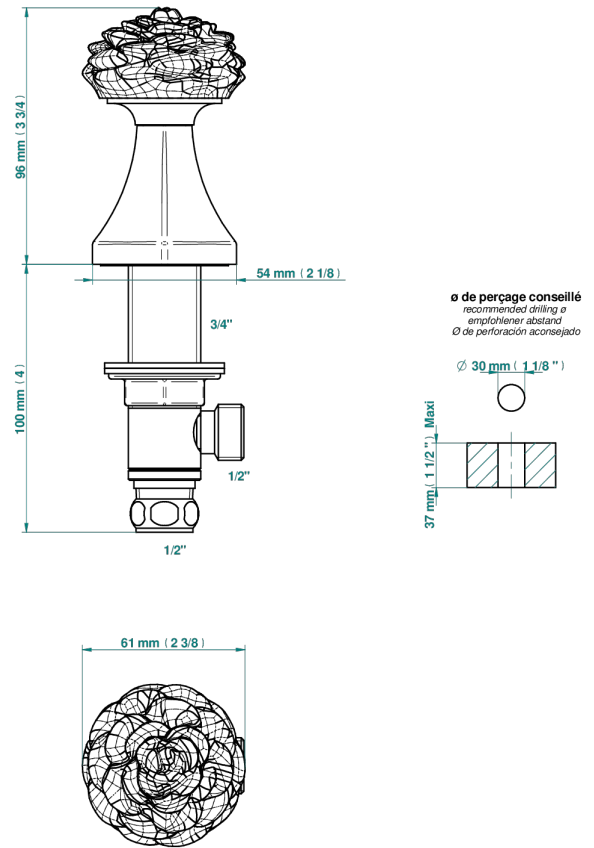

CAMELIA CLEAR CRYSTAL

U5L-35

Rim mounted 1/2" valve

THG[®]
PARIS

80773

03/02/2023

CHARACTERISTIC

- Camélia Clear crystal
- Rim mounted 1/2" valve