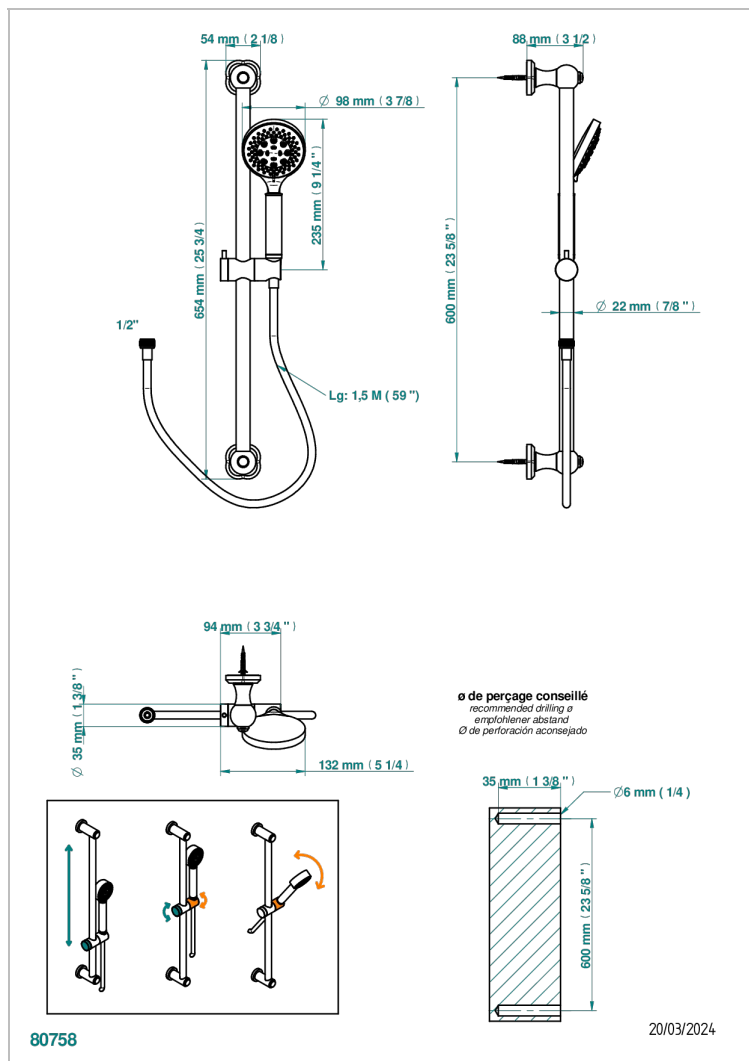

CAMELIA BLACK CRYSTAL

U5K-58A

THG
PARIS

Wall mounted stylised handshower, 60 cm slidebar, hose and hook - no elbow

CHARACTERISTIC

- Camélia Black crystal
- Wall mounted stylised handshower, 60 cm slidebar, hose and hook - no elbow

AVAILABLE FINITIONS

Black ceram - D30
Blush PVD - H62
Brass color PVD - H49
Brown bronze color PVD - F33
Chrome polished - A02
Gold color PVD - H52

Gold mat - F07
Gold polished - F01
Graphite PVD - H64
Matt Umber PVD - H67
Matt blush PVD - H60
Matt brass color PVD - H50

Matt brown bronze color PVD - F34
Matt chrome (American satin) - C02
Matt gold color PVD - H53
Matt graphite PVD - H65
Matt nickel (American satin) - C01
Matt nickel color PVD - H56

Nickel antique / Sovereign - H28
Nickel color PVD - H55
Nickel polished - B01
Soft matt gold - F31
Umber PVD - H66