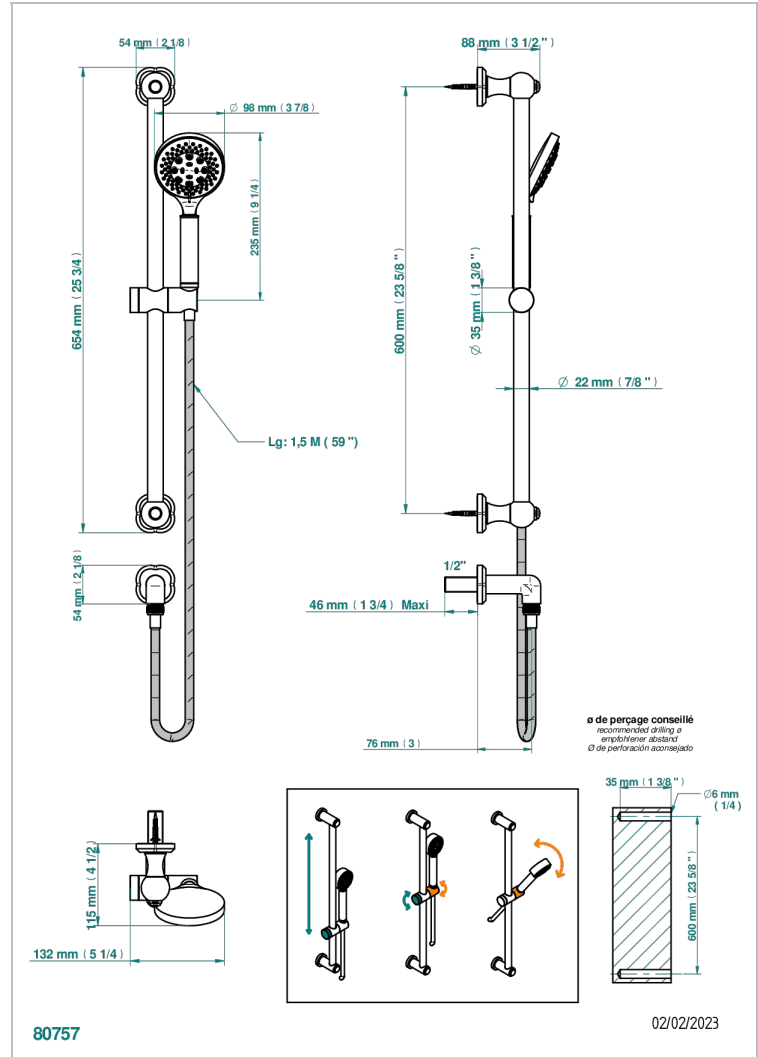

CAMELIA CLEAR CRYSTAL

U5L-58

Wall mounted stylised handshower, sidebar, hose, hook and elbow

THG[®]
PARIS

CHARACTERISTIC

- Camélia Clear crystal
- Wall mounted stylised handshower, sidebar, hose, hook and elbow

AVAILABLE FINITIONS

Antique nickel - H28
Black ceram - D30
Blush PVD - H62
Brass color PVD - H49
Brown bronze color PVD - F33
Gold color PVD - H52

Graphite PVD - H64
Matt Umber PVD - H67
Matt blush PVD - H60
Matt brass color PVD - H50
Matt brown bronze color PVD - F34
Matt chrome - C02