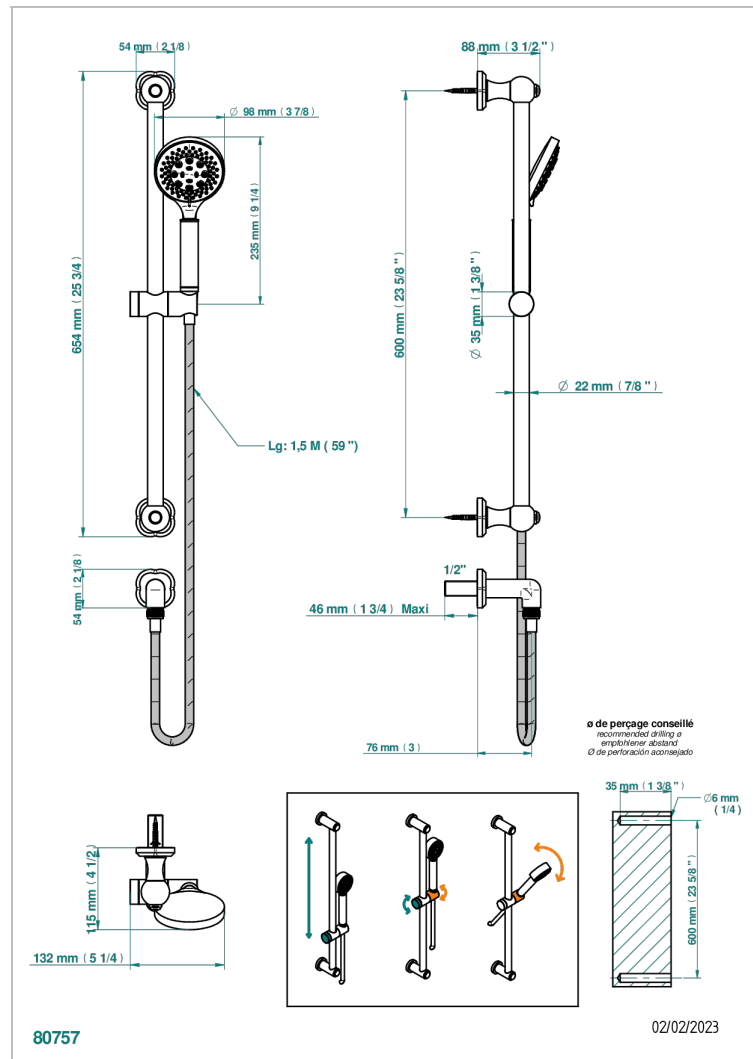

CAMELIA BLACK CRYSTAL

U5K-58

Wall mounted stylised handshower, sidebar, hose, hook and elbow

CHARACTERISTIC

- Camélia Black crystal
- Wall mounted stylised handshower, sidebar, hose, hook and elbow

AVAILABLE FINITIONS

Antique nickel - H28
Black ceram - D30
Blush PVD - H62
Brass color PVD - H49
Brown bronze color PVD - F33
Gold color PVD - H52

Graphite PVD - H64
Matt Umber PVD - H67
Matt blush PVD - H60
Matt brass color PVD - H50
Matt brown bronze color PVD - F34
Matt chrome - C02