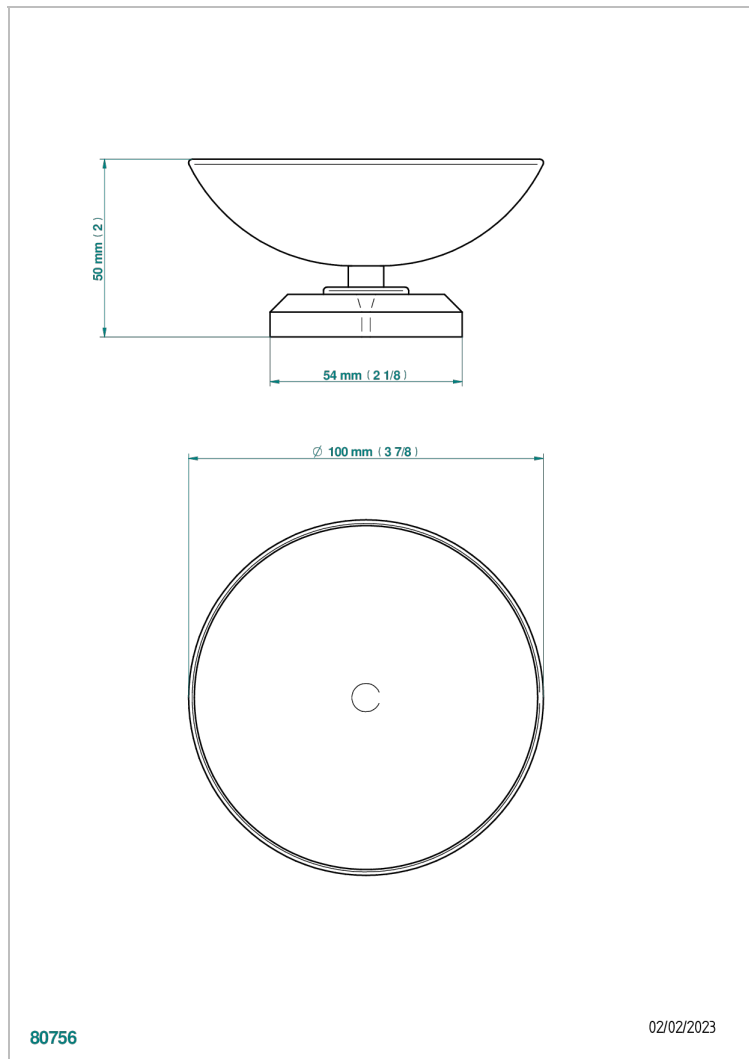

CAMELIA CLEAR CRYSTAL

U5L-544

Soap dish, freestanding , 4" diameter

THG[®]
PARIS

80756

02/02/2023

CHARACTERISTIC

- Camélia Clear crystal
- Soap dish, freestanding , 4" diameter