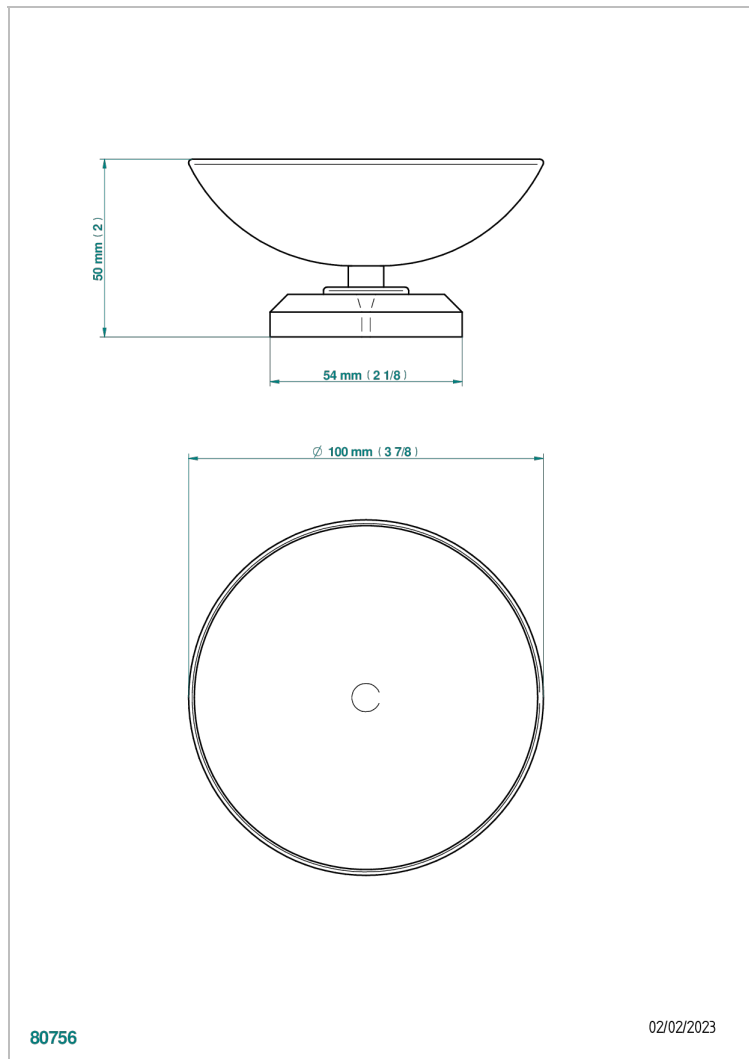

# CAMELIA BLACK CRYSTAL

U5K-544

Soap dish, freestanding , 4" diameter

THG<sup>®</sup>  
PARIS

## CHARACTERISTIC

- Camélia Black crystal
- Soap dish, freestanding , 4" diameter