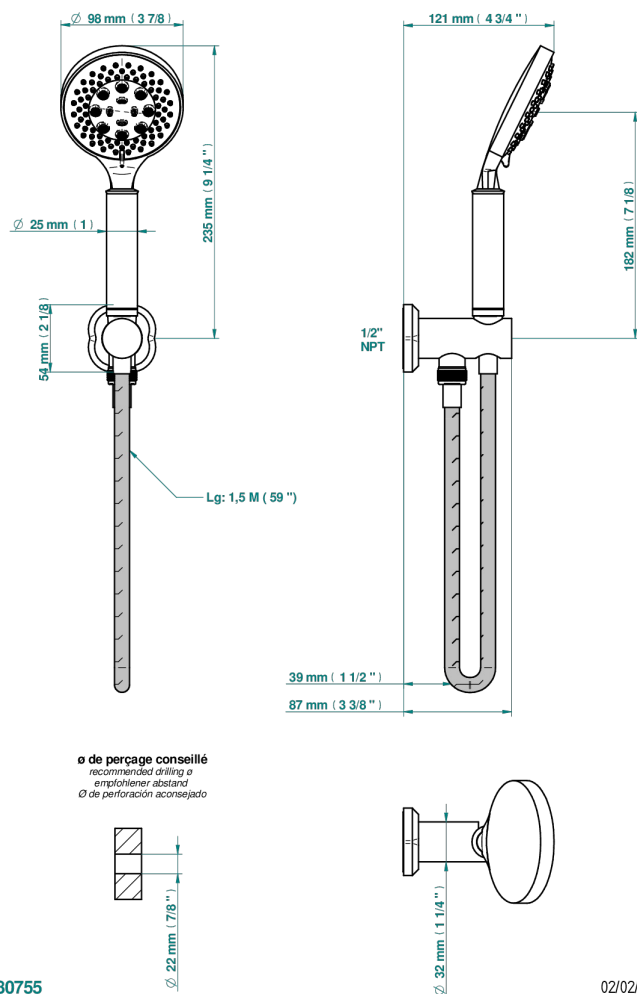

CAMELIA CLEAR CRYSTAL

U5L-54/US

Wall mounted handshower with integrated fixed hook

THG[®]
PARIS

80755

02/02/2023

CHARACTERISTIC

- Camélia Clear crystal
- Wall mounted handshower with integrated fixed hook

AVAILABLE FINITIONS

Black ceram - D30
Blush PVD - H62
Brass color PVD - H49
Brown bronze color PVD - F33
Chrome polished - A02
Gold color PVD - H52

Gold mat - F07
Gold polished - F01
Graphite PVD - H64
Matt Umber PVD - H67
Matt blush PVD - H60
Matt brass color PVD - H50

Matt brown bronze color PVD - F34
Matt chrome (American satin) - C02
Matt gold color PVD - H53
Matt graphite PVD - H65
Matt nickel (American satin) - C01
Matt nickel color PVD - H56

Nickel antique / Sovereign - H28
Nickel color PVD - H55
Nickel polished - B01
Soft matt gold - F31
Umber PVD - H66