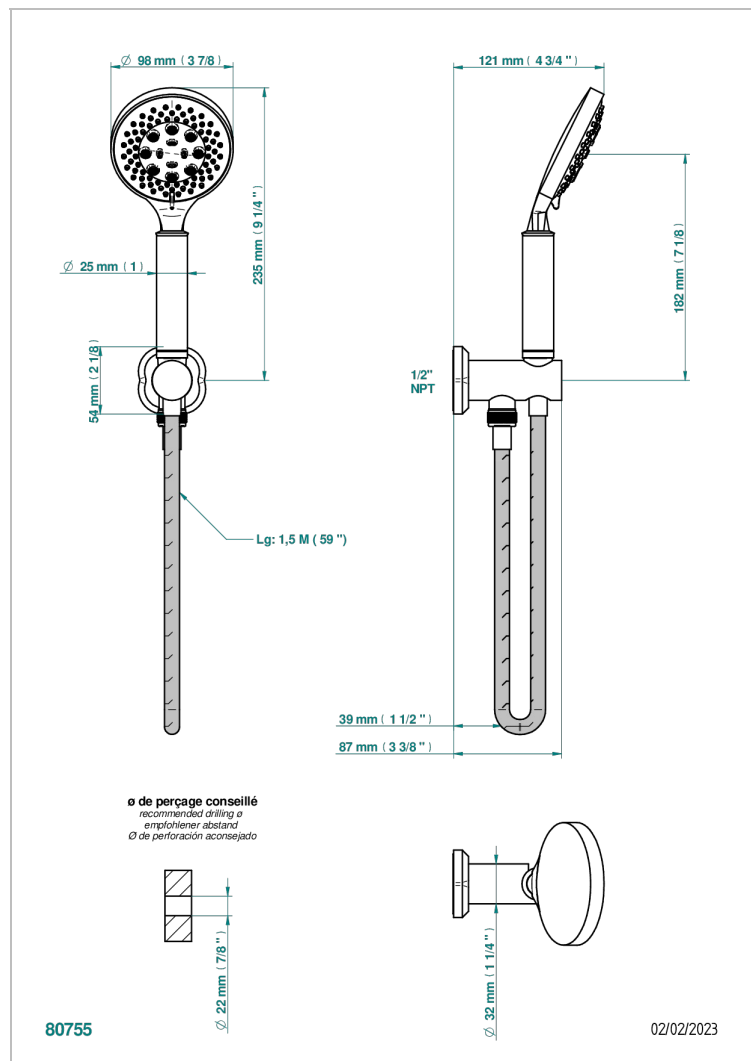

# CAMELIA BLACK CRYSTAL

U5K-54/US

Wall mounted handshower with integrated fixed hook

THG<sup>®</sup>  
PARIS

## CHARACTERISTIC

- Camélia Black crystal
- Wall mounted handshower with integrated fixed hook