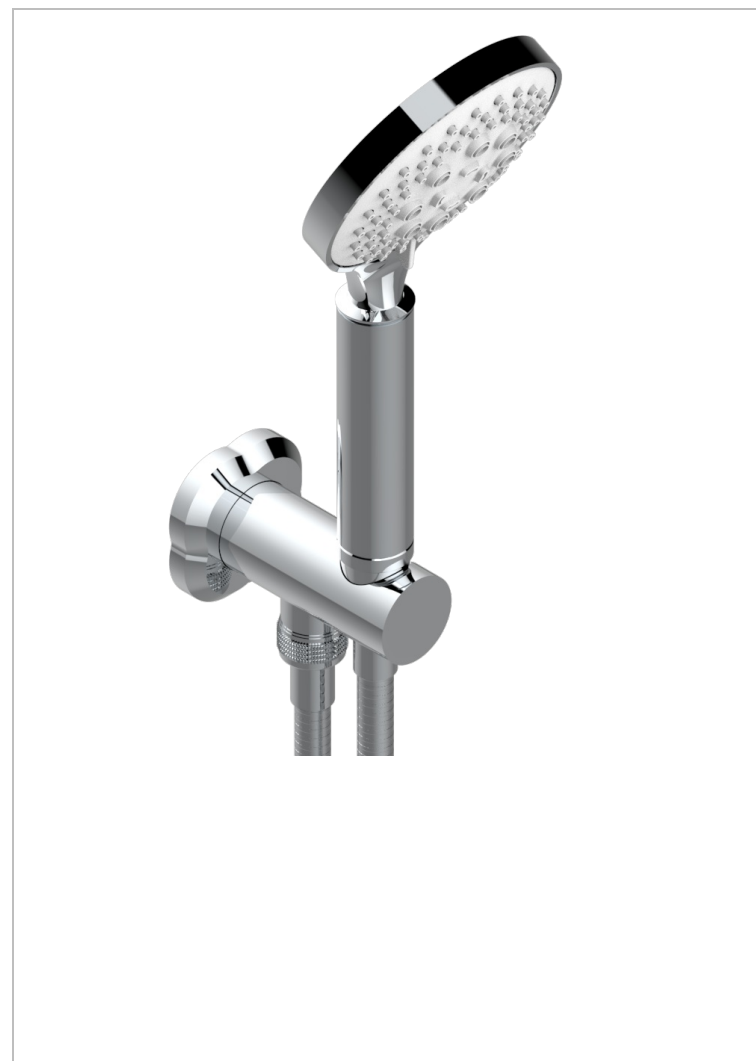

# CAMELIA BLACK CRYSTAL

U5K-54/US

Wall mounted handshower with integrated fixed hook

THG<sup>®</sup>  
PARIS

## CHARACTERISTIC

- Camélia Black crystal
- Wall mounted handshower with integrated fixed hook

## AVAILABLE FINITIONS

Black ceram - D30  
Blush PVD - H62  
Brass color PVD - H49  
Brown bronze color PVD - F33  
Chrome polished - A02  
Gold color PVD - H52

Gold mat - F07  
Gold polished - F01  
Graphite PVD - H64  
Matt Umber PVD - H67  
Matt blush PVD - H60  
Matt brass color PVD - H50

Matt brown bronze color PVD - F34  
Matt chrome (American satin) - C02  
Matt gold color PVD - H53  
Matt graphite PVD - H65  
Matt nickel (American satin) - C01  
Matt nickel color PVD - H56

Nickel antique / Sovereign - H28  
Nickel color PVD - H55  
Nickel polished - B01  
Soft matt gold - F31  
Umber PVD - H66