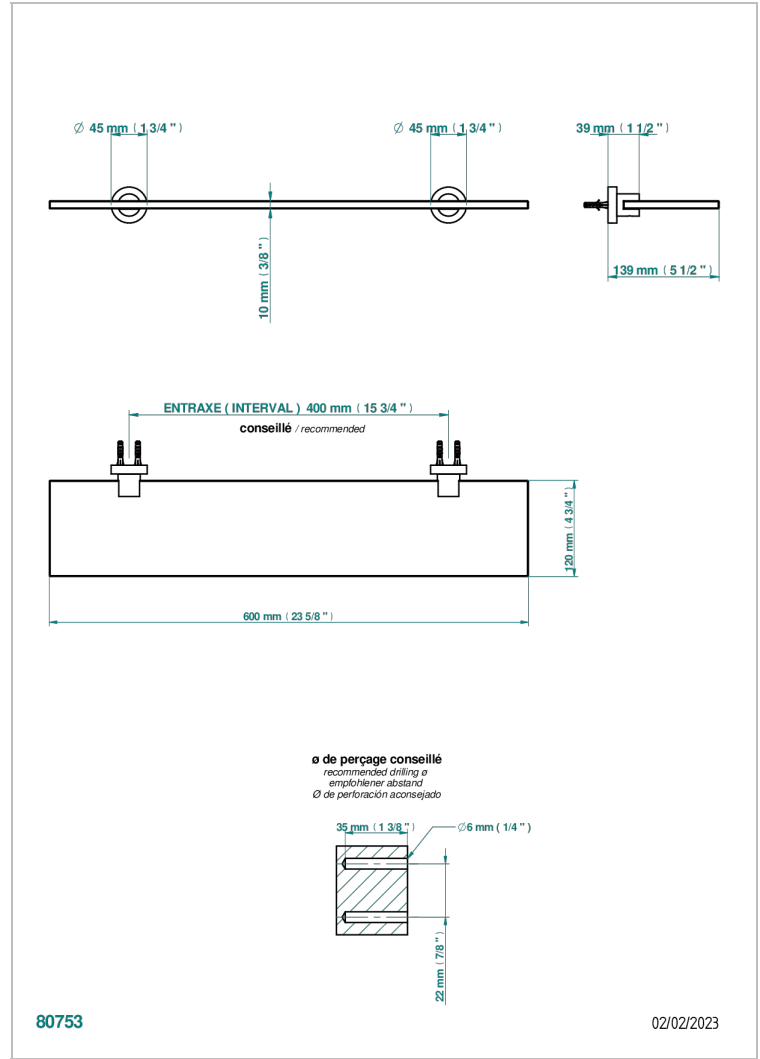

ESTRELA METAL INLAYS

U3L-564

Glass shelf with brackets

CHARACTERISTIC

- Estrela Metal inlays
- Glass shelf with brackets

AVAILABLE FINITIONS

Black ceram - D30
Blush PVD - H62
Brass color PVD - H49
Brown bronze color PVD - F33
Chrome polished - A02
Gold color PVD - H52