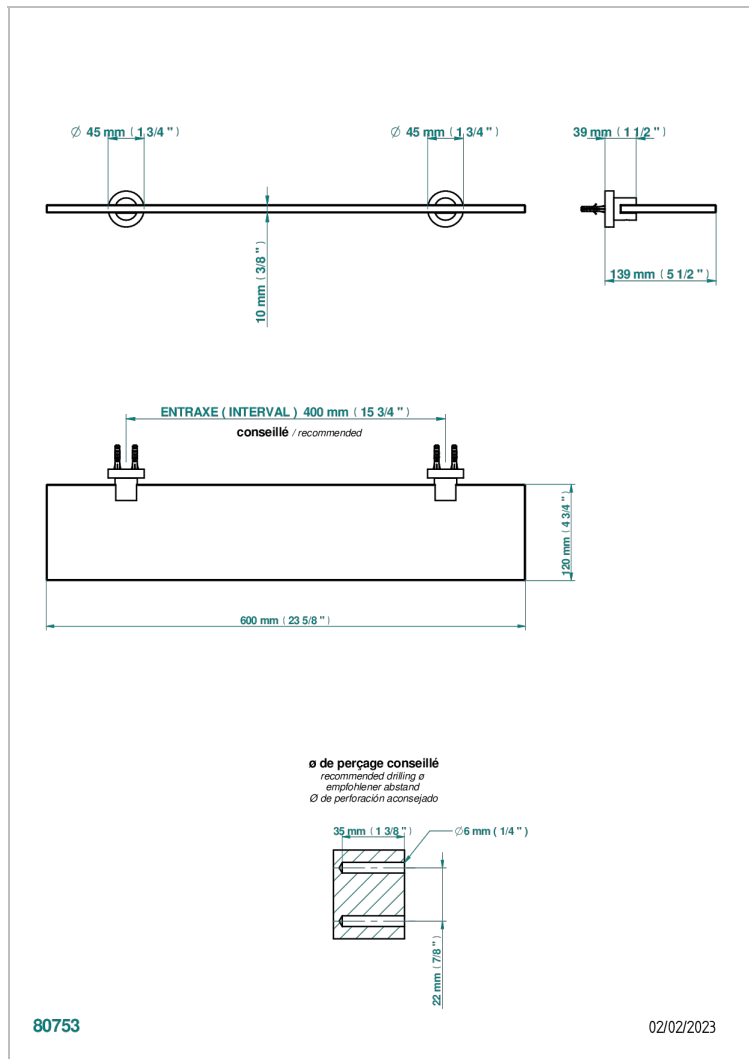

ESTRELA WITH LEVER HANDLES

U3K-564

Glass shelf with brackets

CHARACTERISTIC

- Estrela with lever handles
- Glass shelf with brackets

AVAILABLE FINITIONS

Black ceram - D30
Blush PVD - H62
Brass color PVD - H49
Brown bronze color PVD - F33
Chrome polished - A02
Gold color PVD - H52