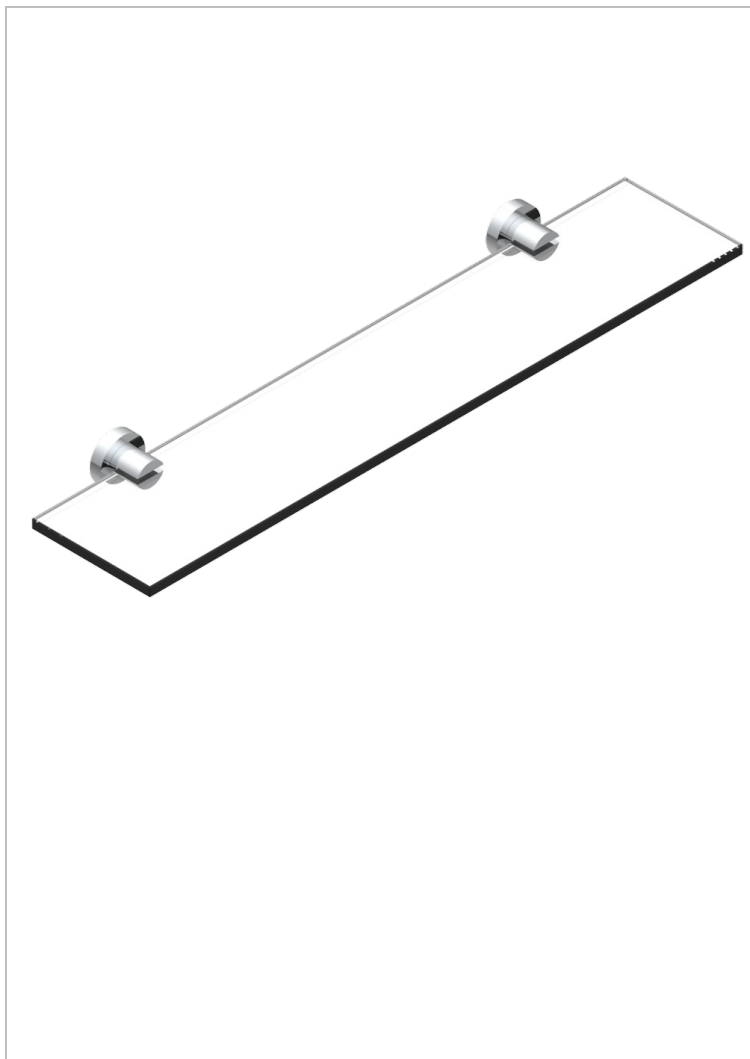

ESTRELA WITH LEVER HANDLES

U3K-564

Glass shelf with brackets

CHARACTERISTIC

- Estrela with lever handles
- Glass shelf with brackets

AVAILABLE FINITIONS

Black ceram - D30
Blush PVD - H62
Brass color PVD - H49
Brown bronze color PVD - F33
Chrome polished - A02
Gold color PVD - H52

Gold mat - F07
Gold polished - F01
Graphite PVD - H64
Matt Umber PVD - H67
Matt blush PVD - H60
Matt brass color PVD - H50

Matt brown bronze color PVD - F34
Matt chrome (American satin) - C02
Matt gold color PVD - H53
Matt graphite PVD - H65
Matt nickel (American satin) - C01
Matt nickel color PVD - H56

Natural smoked Brass - A13
Nickel antique / Sovereign - H28
Nickel color PVD - H55
Nickel polished - B01
Polished chrome with gold inlay - GA1
Soft gold - F30

Soft matt gold - F31
Umber PVD - H66