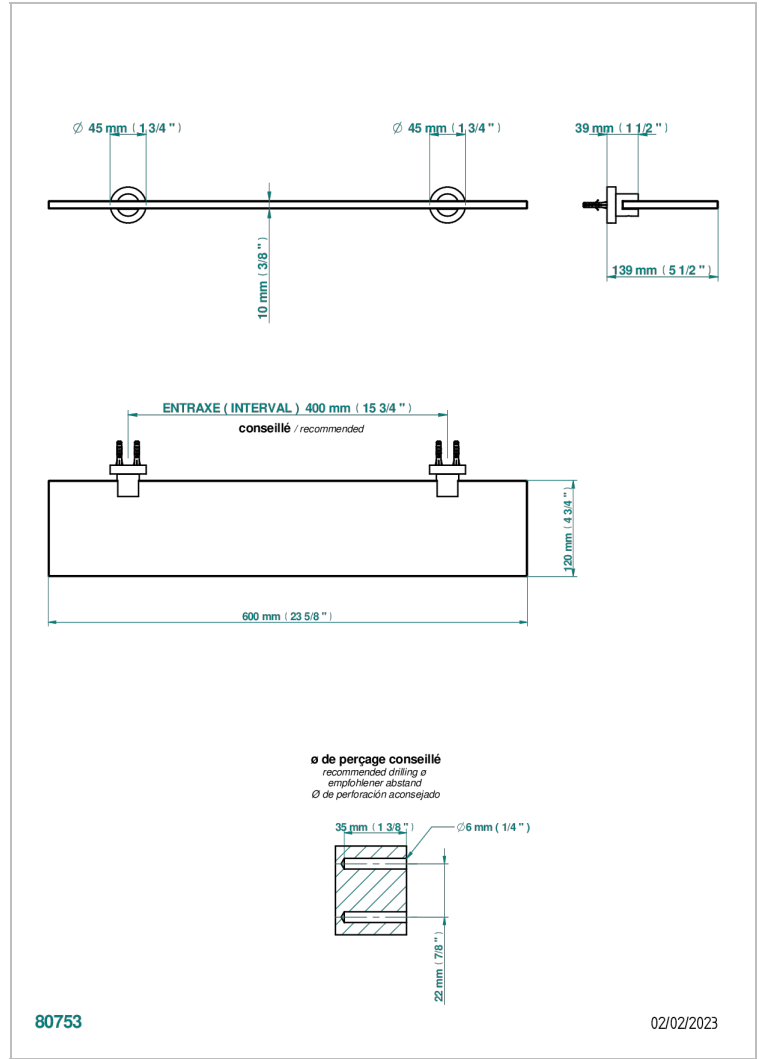

YOKO DELTA HOWLITE

G7W-564

Glass shelf with brackets

CHARACTERISTIC

- Yoko Delta Howlite
- Glass shelf with brackets

AVAILABLE FINITIONS

Black ceram - D30
Blush PVD - H62
Brass color PVD - H49
Brown bronze color PVD - F33
Chrome polished - A02
Gold color PVD - H52