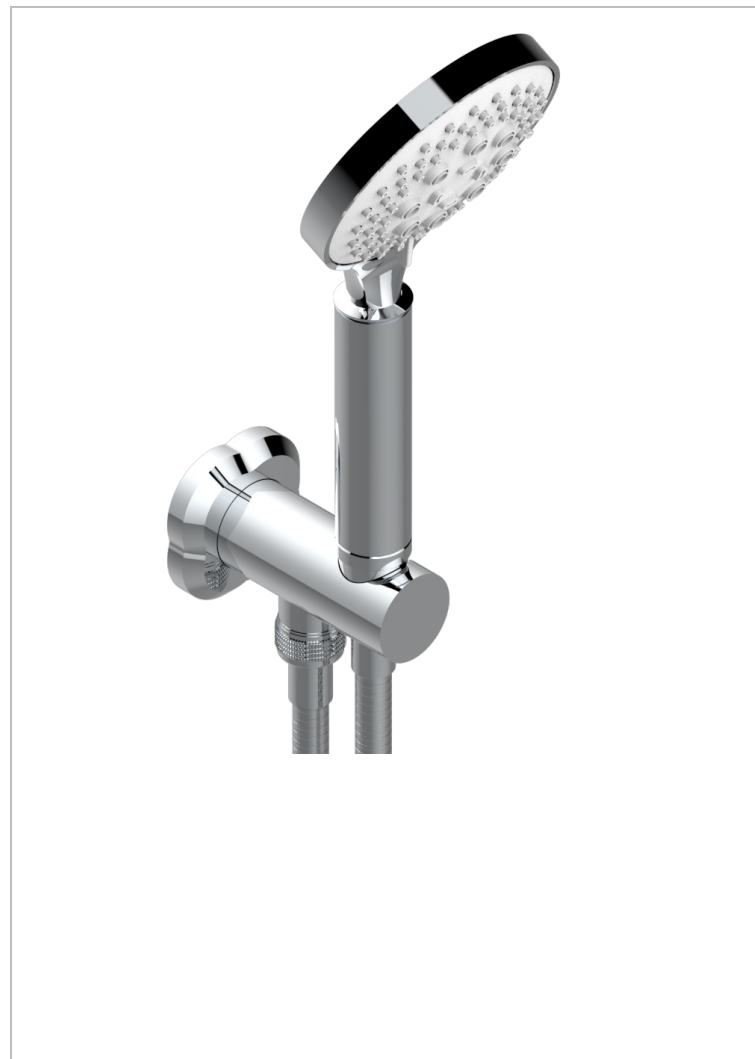

# CAMELIA CLEAR CRYSTAL

U5L-54

Wall mounted stylised handshower, hose and elbow with rest

THG<sup>®</sup>  
PARIS

## CHARACTERISTIC

- Camélia Clear crystal
- Wall mounted stylised handshower, hose and elbow with rest

## AVAILABLE FINITIONS

Antique nickel - H28  
Black ceram - D30  
Blush PVD - H62  
Brass color PVD - H49  
Brown bronze color PVD - F33  
Gold color PVD - H52

Graphite PVD - H64  
Matt Umber PVD - H67  
Matt blush PVD - H60  
Matt brass color PVD - H50  
Matt brown bronze color PVD - F34  
Matt chrome - C02