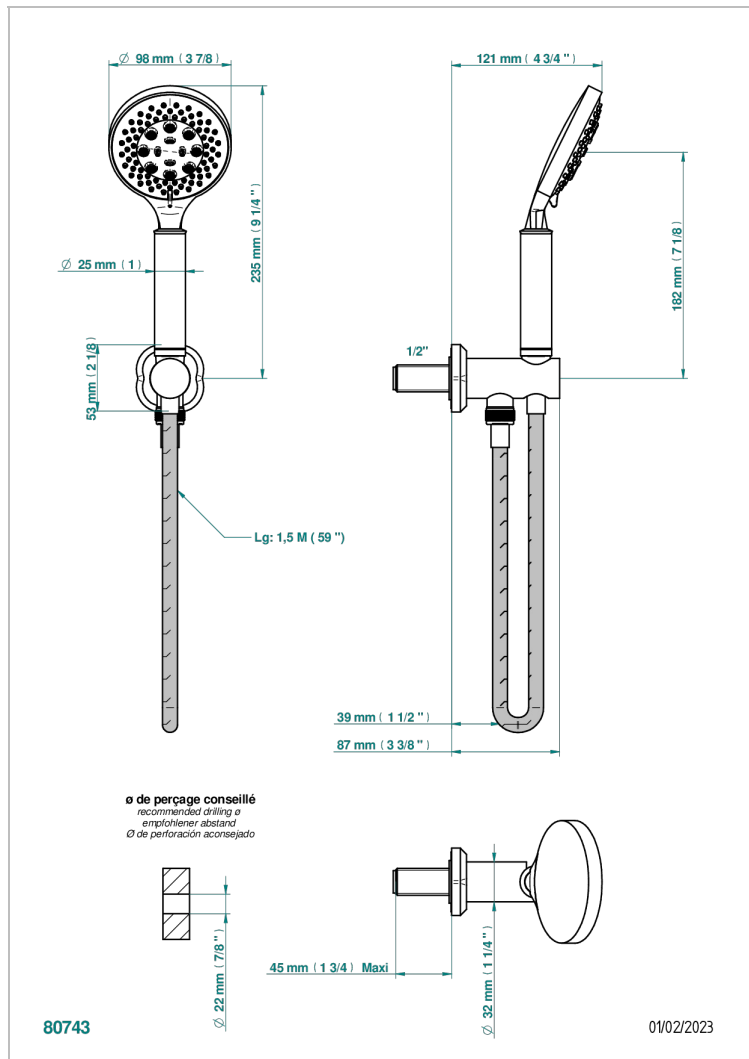

# CAMELIA CLEAR CRYSTAL

U5L-54

Wall mounted stylised handshower, hose and elbow with rest

THG<sup>®</sup>  
PARIS

## CHARACTERISTIC

- Camélia Clear crystal
- Wall mounted stylised handshower, hose and elbow with rest

## AVAILABLE FINITIONS

Antique nickel - H28  
Black ceram - D30  
Blush PVD - H62  
Brass color PVD - H49  
Brown bronze color PVD - F33  
Gold color PVD - H52

Graphite PVD - H64  
Matt Umber PVD - H67  
Matt blush PVD - H60  
Matt brass color PVD - H50  
Matt brown bronze color PVD - F34  
Matt chrome - C02