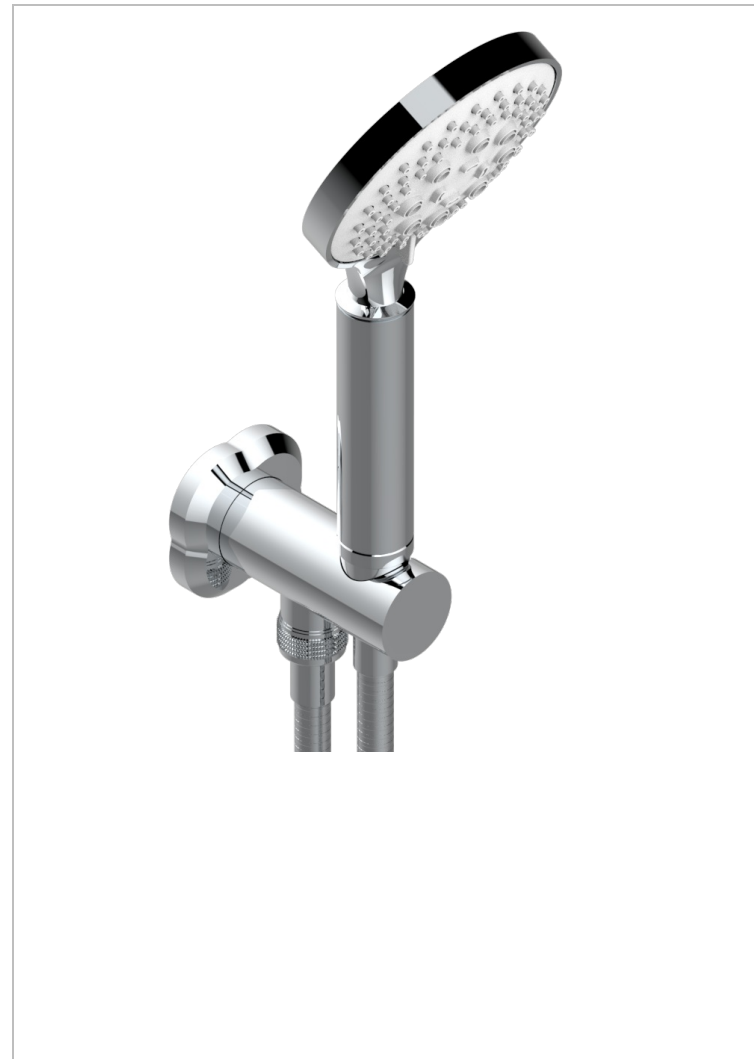

CAMELIA BLACK CRYSTAL

U5K-54

Wall mounted stylised handshower, hose and elbow with rest

THG[®]
PARIS

CHARACTERISTIC

- Camélia Black crystal
- Wall mounted stylised handshower, hose and elbow with rest

AVAILABLE FINITIONS

Antique nickel - H28
Black ceram - D30
Blush PVD - H62
Brass color PVD - H49
Brown bronze color PVD - F33
Gold color PVD - H52

Graphite PVD - H64
Matt Umber PVD - H67
Matt blush PVD - H60
Matt brass color PVD - H50
Matt brown bronze color PVD - F34
Matt chrome - C02

Matt gold - F07
Matt gold color PVD - H53
Matt graphite PVD - H65
Matt nickel (color finish) - C01
Matt nickel color PVD - H56
Nickel color PVD - H55

Polished chrome (color finish) - A02
Polished gold (color finish) - F01
Polished nickel - B01
Soft matt gold - F31
Umber PVD - H66