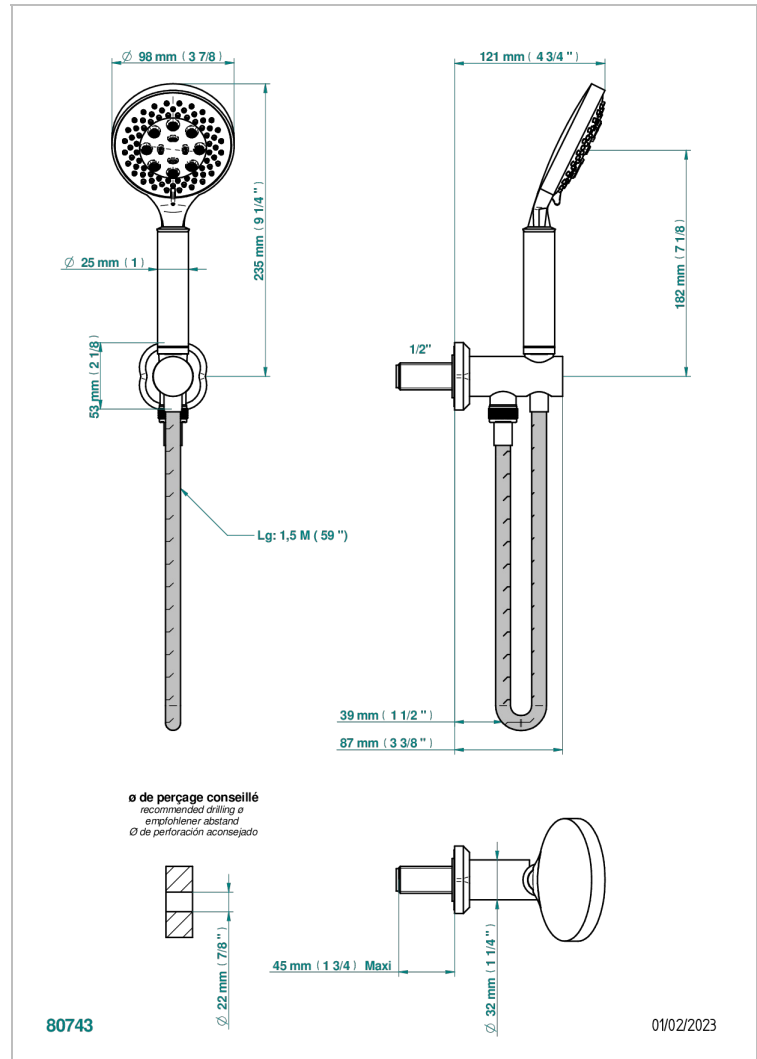

CAMELIA BLACK CRYSTAL

U5K-54

Wall mounted stylised handshower, hose and elbow with rest

THG[®]
PARIS

CHARACTERISTIC

- Camélia Black crystal
- Wall mounted stylised handshower, hose and elbow with rest

AVAILABLE FINITIONS

Antique nickel - H28
Black ceram - D30
Blush PVD - H62
Brass color PVD - H49
Brown bronze color PVD - F33
Gold color PVD - H52

Graphite PVD - H64
Matt Umber PVD - H67
Matt blush PVD - H60
Matt brass color PVD - H50
Matt brown bronze color PVD - F34
Matt chrome - C02