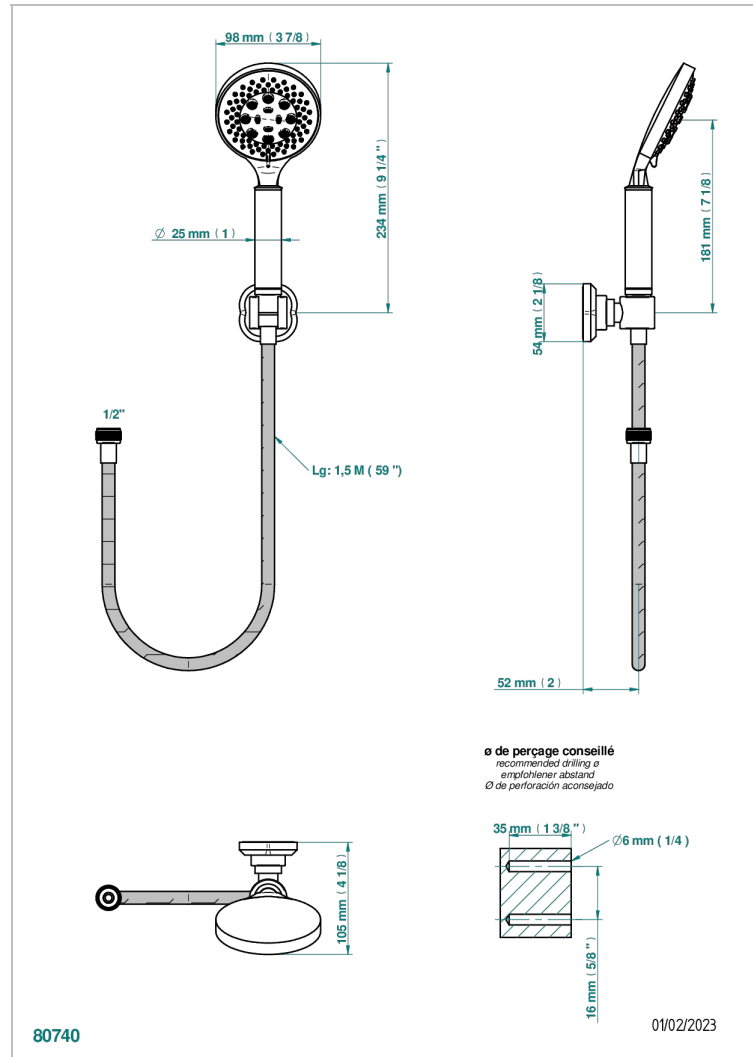

CAMELIA BLACK CRYSTAL

U5K-52A

Wall mounted stylised handshower, hose and fixed hook - no elbow

CHARACTERISTIC

- Camélia Black crystal
- Wall mounted stylised handshower, hose and fixed hook - no elbow

AVAILABLE FINITIONS

Black ceram - D30
Blush PVD - H62
Brass color PVD - H49
Brown bronze color PVD - F33
Chrome polished - A02
Gold color PVD - H52

Gold mat - F07
Gold polished - F01
Graphite PVD - H64
Matt Umber PVD - H67
Matt blush PVD - H60
Matt brass color PVD - H50

Matt brown bronze color PVD - F34
Matt chrome (American satin) - C02
Matt gold color PVD - H53
Matt graphite PVD - H65
Matt nickel (American satin) - C01
Matt nickel color PVD - H56

Nickel antique / Sovereign - H28
Nickel color PVD - H55
Nickel polished - B01
Soft matt gold - F31
Umber PVD - H66