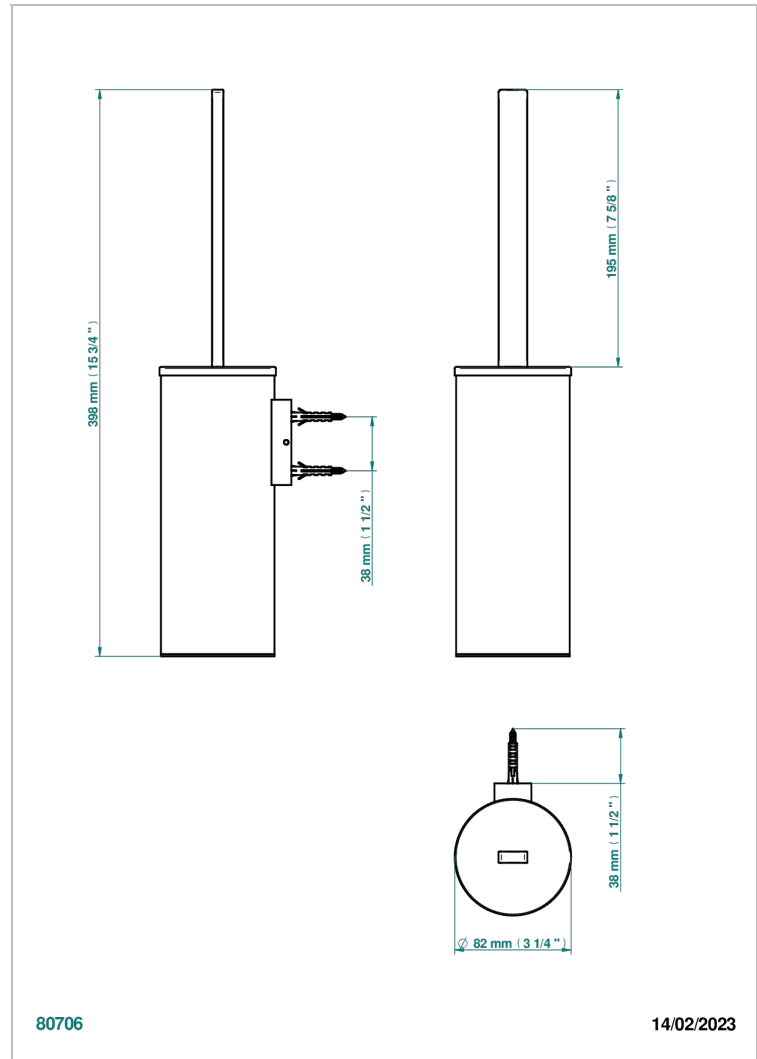

SOHO 2023

G7K-4720C

Metal toilet brush holder with brush with cover wall mounted

CHARACTERISTIC

- Soho 2023
- Metal toilet brush holder with brush with cover wall mounted

AVAILABLE FINITIONS

Blush PVD - H62
Brass color PVD - H49
Brown bronze color PVD - F33
Chrome polished - A02
Gold color PVD - H52
Gold mat - F07