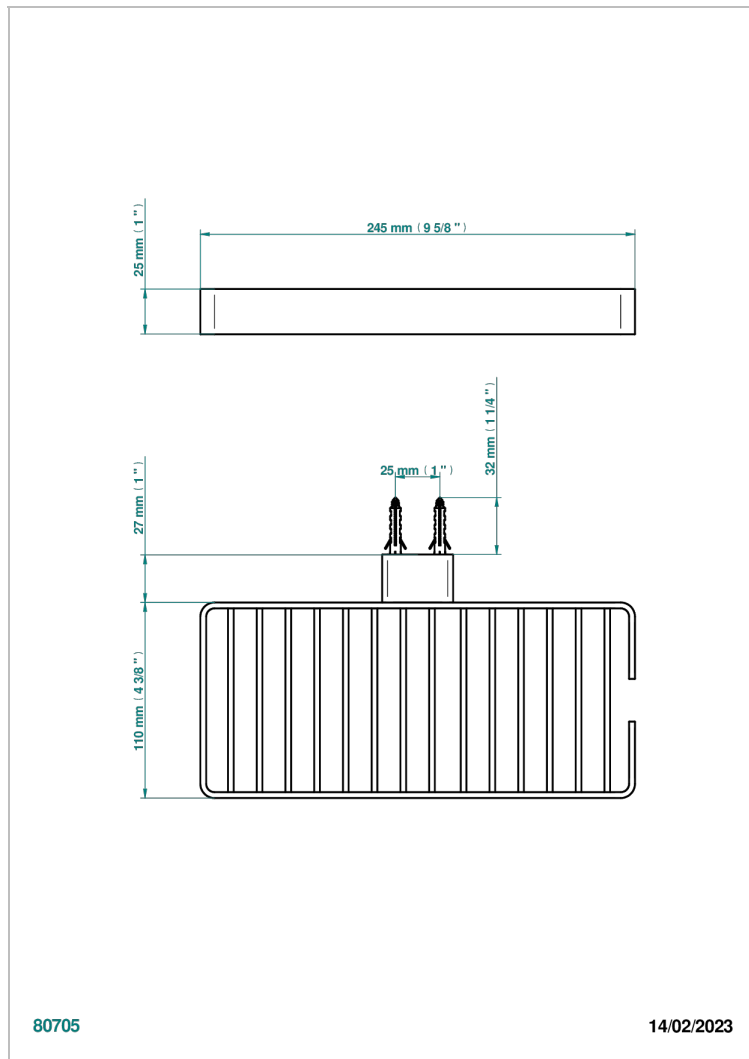

SOHO 2023

G7K-620D

Shower basket, wall mounted

CHARACTERISTIC

- Soho 2023
- Shower basket, wall mounted

AVAILABLE FINITIONS

Blush PVD - H62
Brass color PVD - H49
Brown bronze color PVD - F33
Gold color PVD - H52
Graphite PVD - H64
Matt Umber PVD - H67