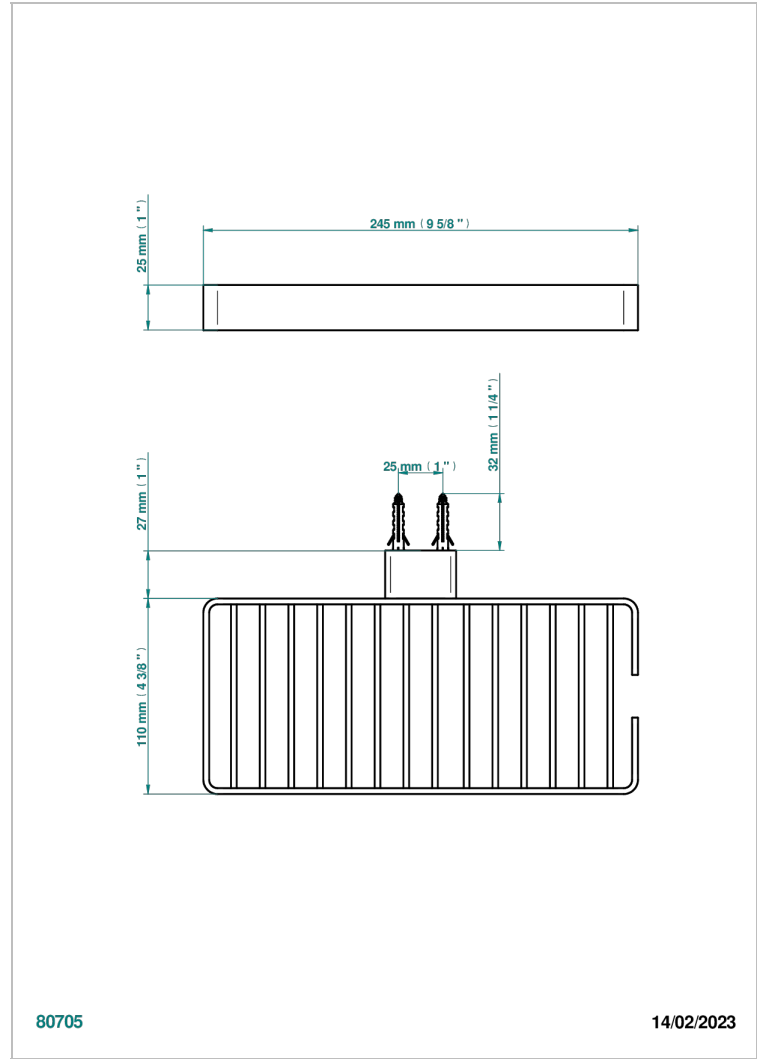

SOHO 2023

G7K-620D

Shower basket, wall mounted

80705

14/02/2023

CHARACTERISTIC

- Soho 2023
- Shower basket, wall mounted

AVAILABLE FINITIONS