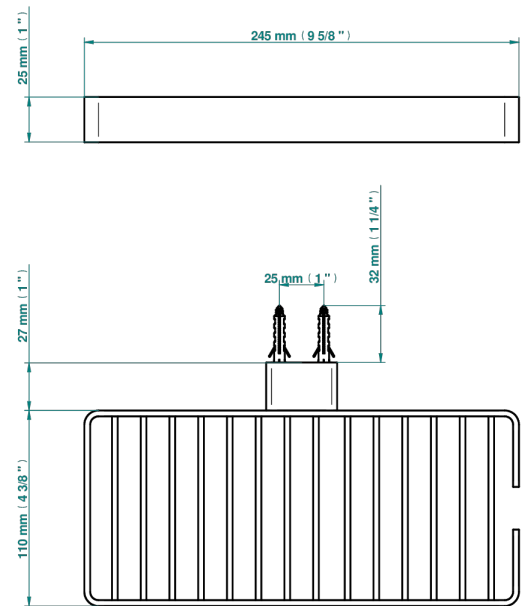

# SOHO 2023

G7K-620D

Shower basket, wall mounted

THG<sup>®</sup>  
PARIS

80705

14/02/2023