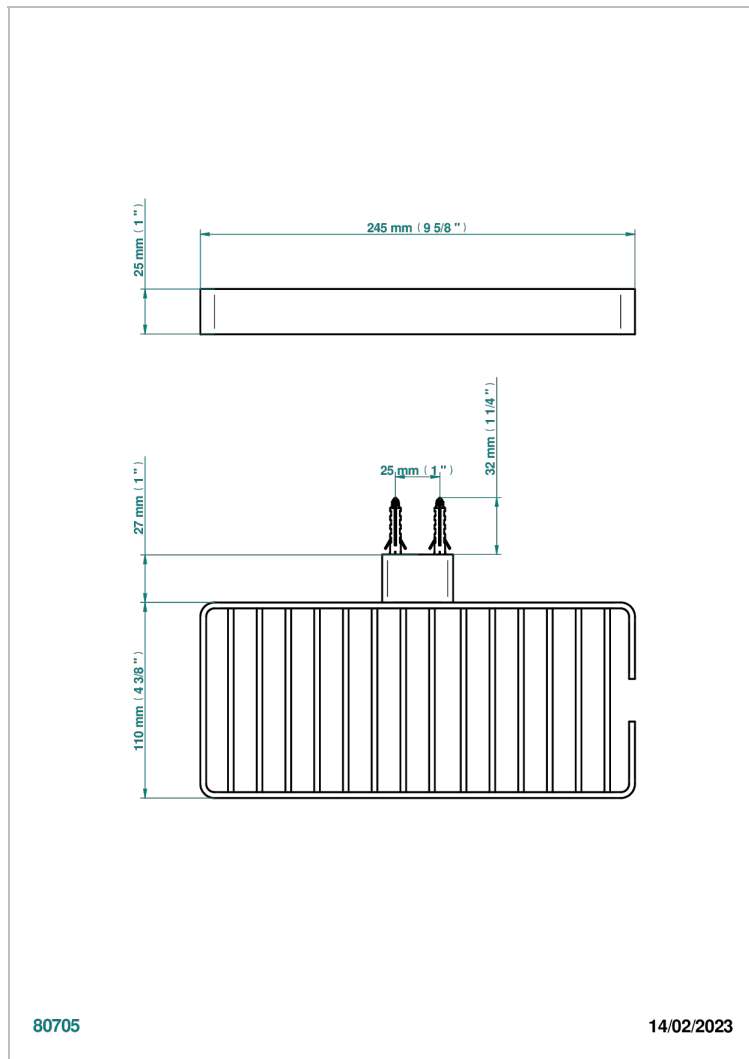

SOHO 2023

G7K-620D

Shower basket, wall mounted

THG[®]
PARIS

80705

14/02/2023

ХАРАКТЕРИСТИКИ

- Soho 2023
- Shower basket, wall mounted