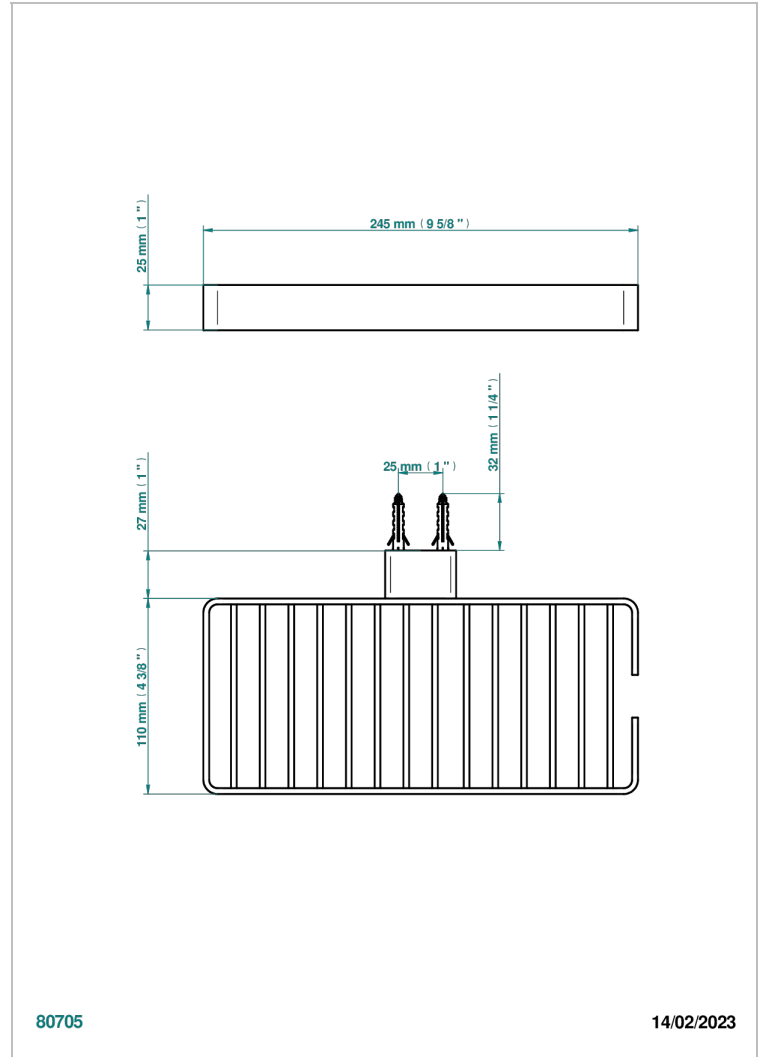

# SOHO 2023

G7K-620D

Shower basket, wall mounted

80705

14/02/2023

## CHARACTERISTIC

- Soho 2023
- Shower basket, wall mounted