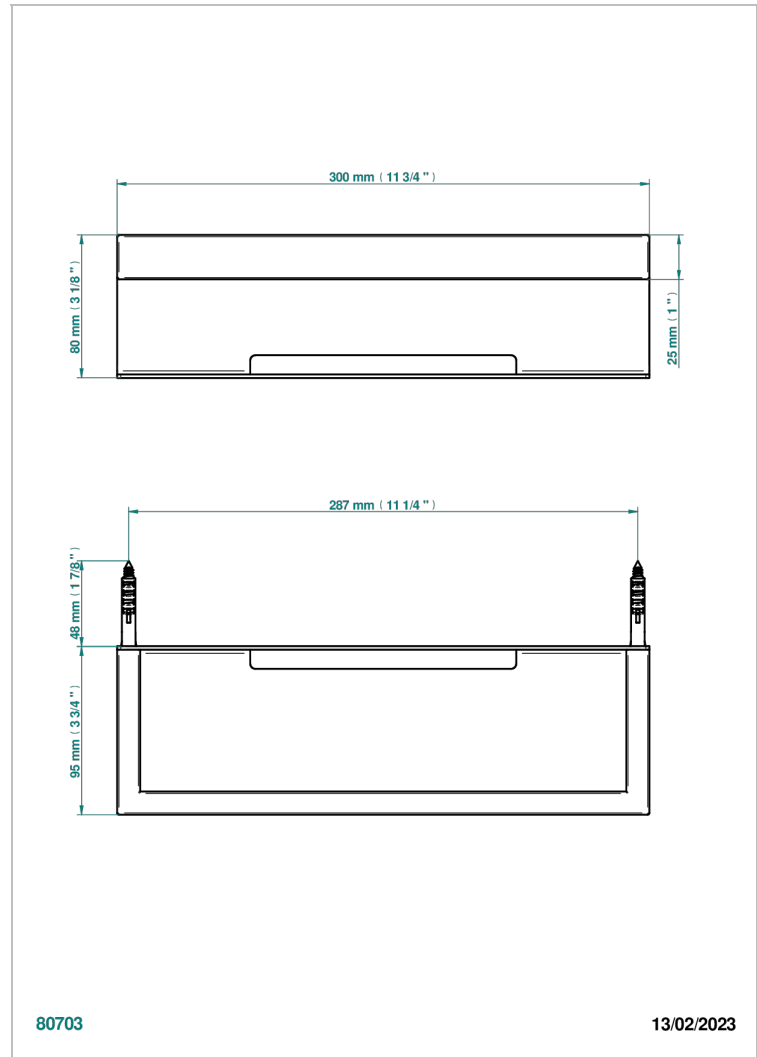

SOHO 2023

G7K-610

Wall mounted holding rack for shower gel and shampoo dispensers

CARACTERÍSTICAS

- Soho 2023
- Wall mounted holding rack for shower gel and shampoo dispensers

ACABADOS DISPONIBLES

Cromo - A02
Cromo mate - C02
Dorado - F01
Dorado mate - F07
Dorado pálido - F30
Dorado pálido mate (sin barniz) - F31