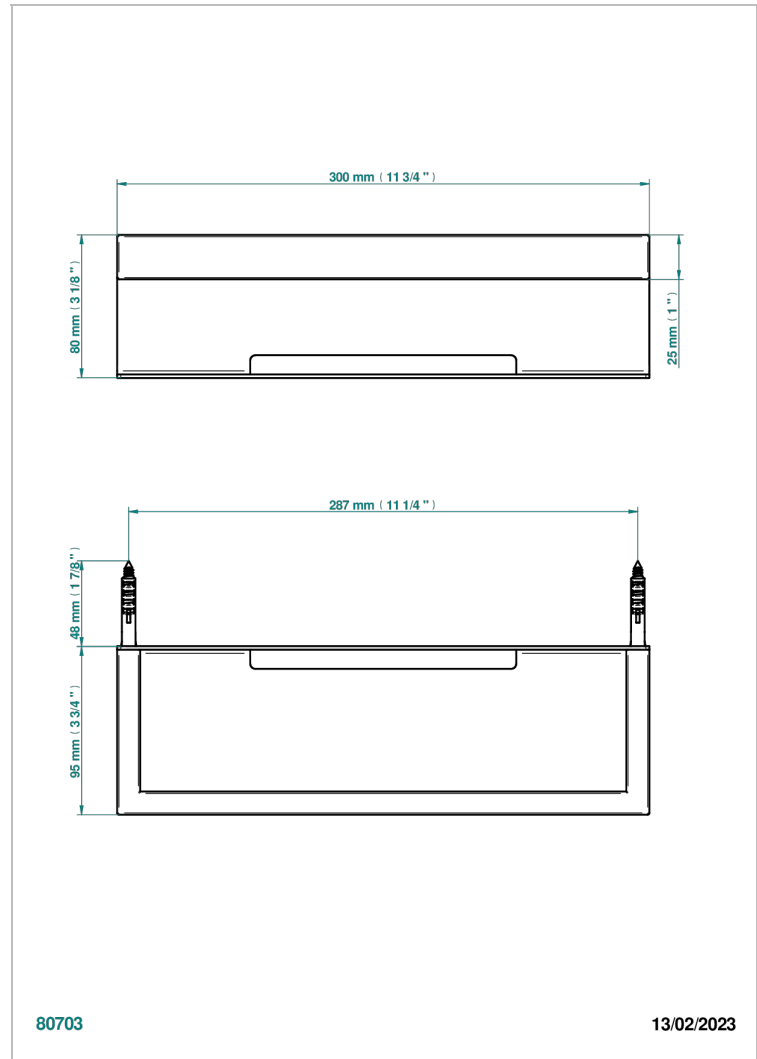

SOHO 2023

G7K-610

Wall mounted holding rack for shower gel and shampoo dispensers

CHARACTERISTIC

- Soho 2023
- Wall mounted holding rack for shower gel and shampoo dispensers

AVAILABLE FINITIONS

Blush PVD - H62
Brass color PVD - H49
Brown bronze color PVD - F33
Gold color PVD - H52
Graphite PVD - H64
Matt Umber PVD - H67