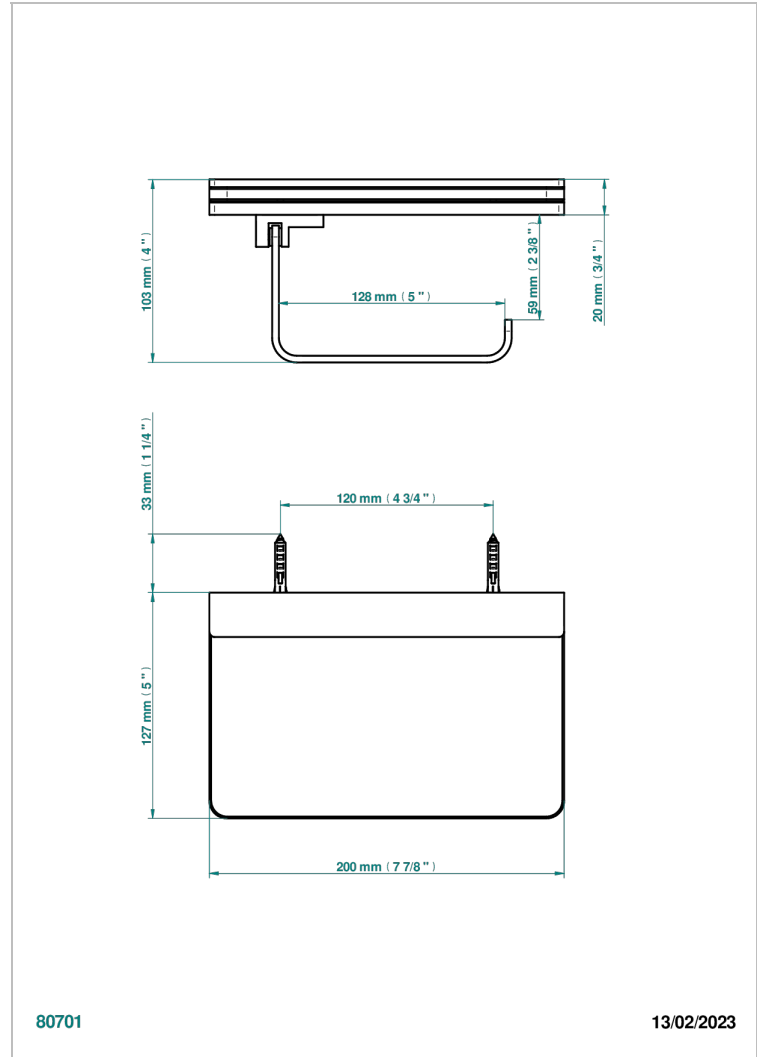

# SOHO 2023

G7K-538TAB

Toilet paper holder with shelf

## CHARACTERISTIC

- Soho 2023
- Toilet paper holder with shelf