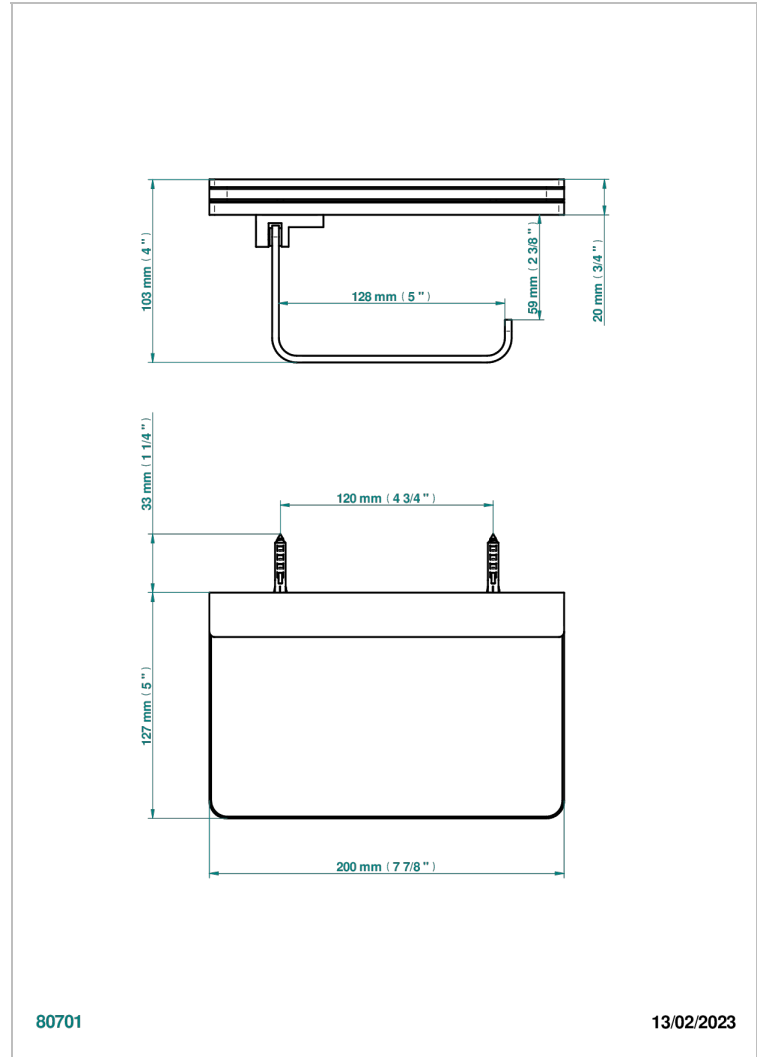

SOHO 2023

G7K-538TAB

Toilet paper holder with shelf

CHARACTERISTIC

- Soho 2023
- Toilet paper holder with shelf

AVAILABLE FINITIONS

Blush PVD - H62
Brass color PVD - H49
Brown bronze color PVD - F33
Gold color PVD - H52
Graphite PVD - H64
Matt Umber PVD - H67