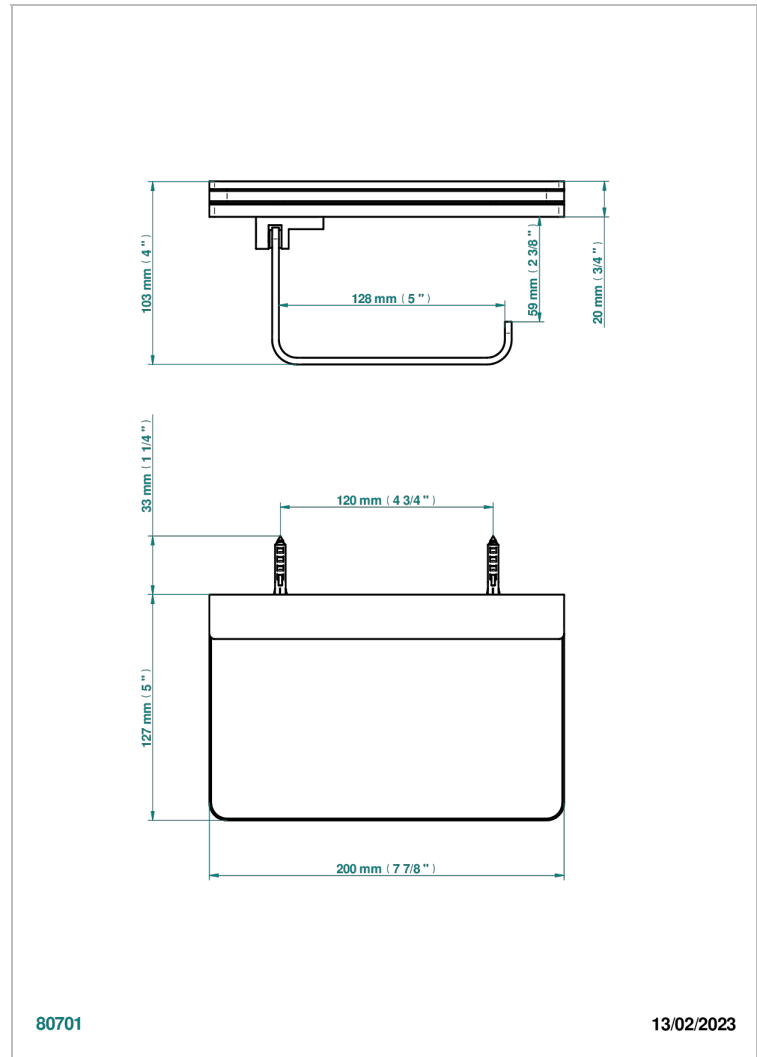

SOHO 2023

G7K-538TAB

Toilet paper holder with shelf

THG[®]
PARIS

80701

13/02/2023

ХАРАКТЕРИСТИКИ

- Soho 2023
- Toilet paper holder with shelf