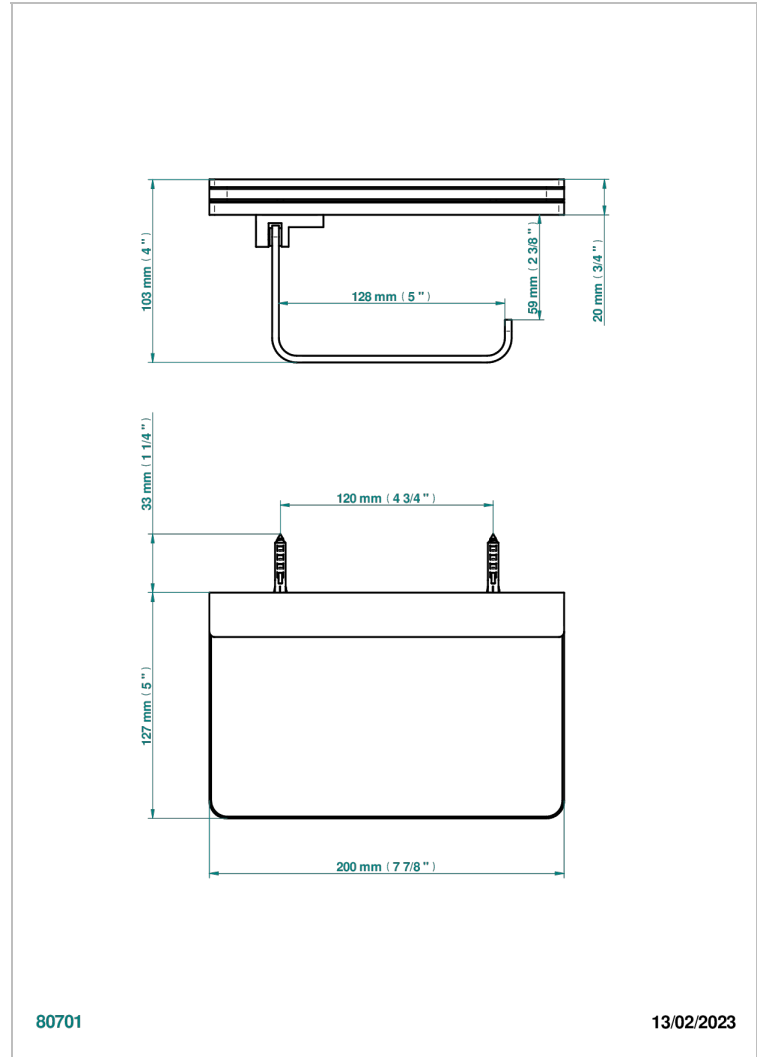

SOHO 2023

G7K-538TAB

Toilet paper holder with shelf

80701

13/02/2023

CHARACTERISTIC

- Soho 2023
- Toilet paper holder with shelf

AVAILABLE FINITIONS