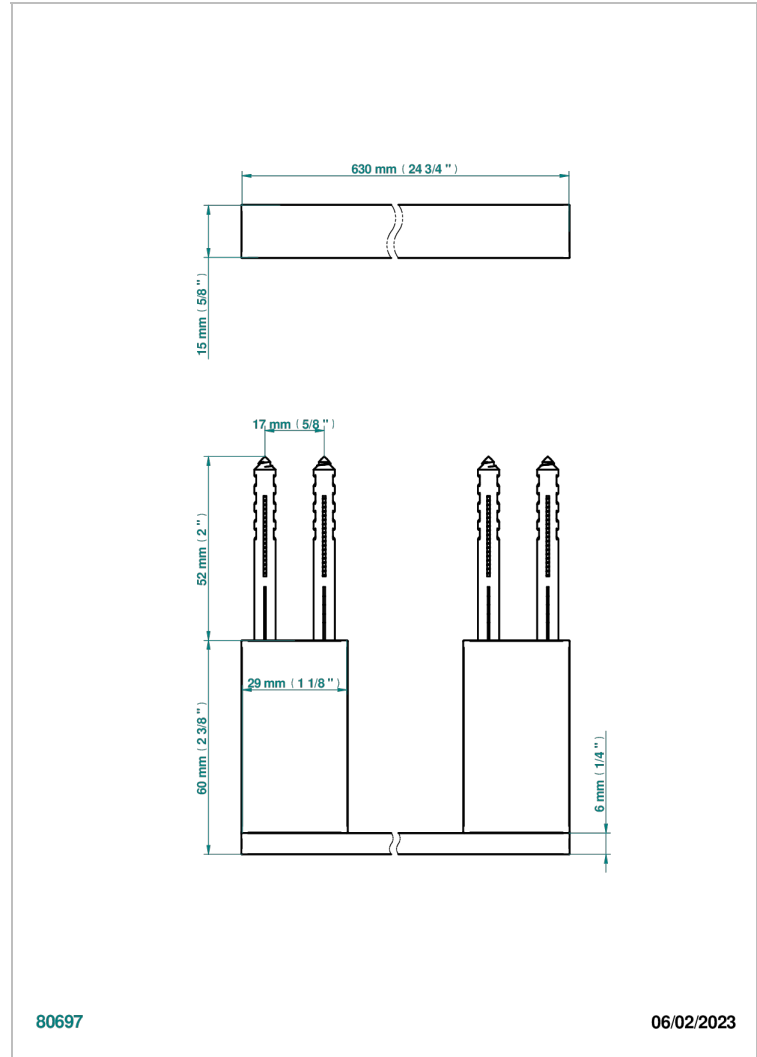

# SOHO 2023

G7K-514/60

Towel bar, 24" long

## CHARACTERISTIC

- Soho 2023
- Towel bar, 24" long