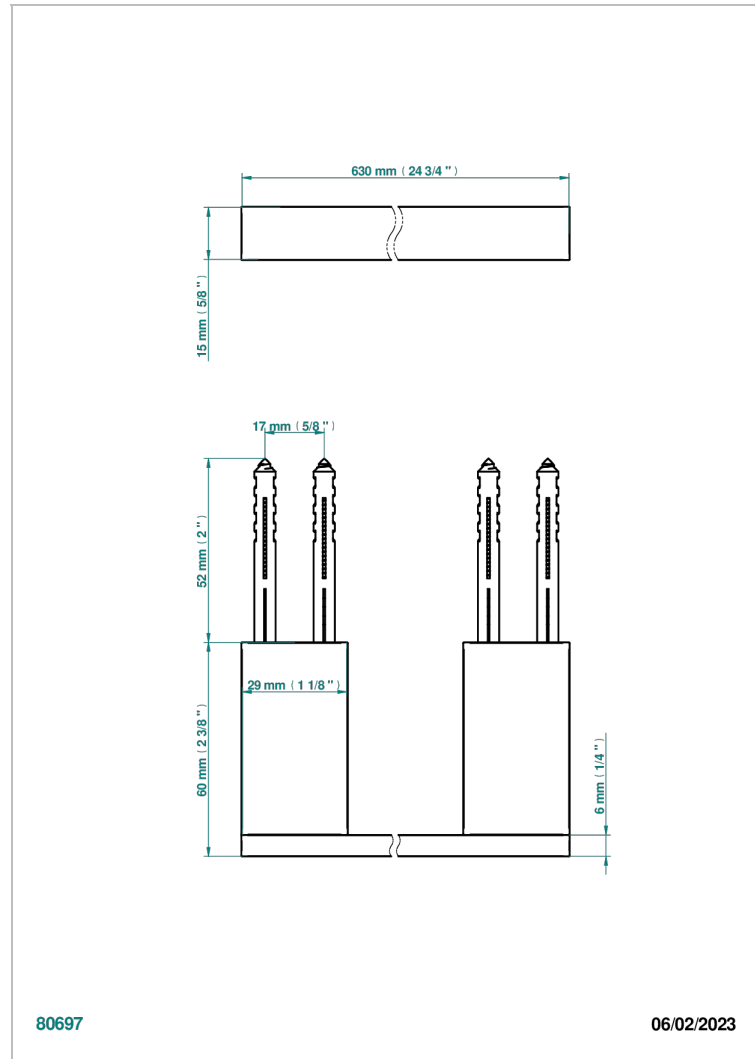

SOHO 2023

G7K-514/60

Single towel rail, fixed rail, length: 600 mm

CHARACTERISTIC

- Soho 2023
- Single towel rail, fixed rail, length: 600 mm

AVAILABLE FINITIONS

Blush PVD - H62
Brass color PVD - H49
Brown bronze color PVD - F33
Gold color PVD - H52
Graphite PVD - H64
Matt Umber PVD - H67