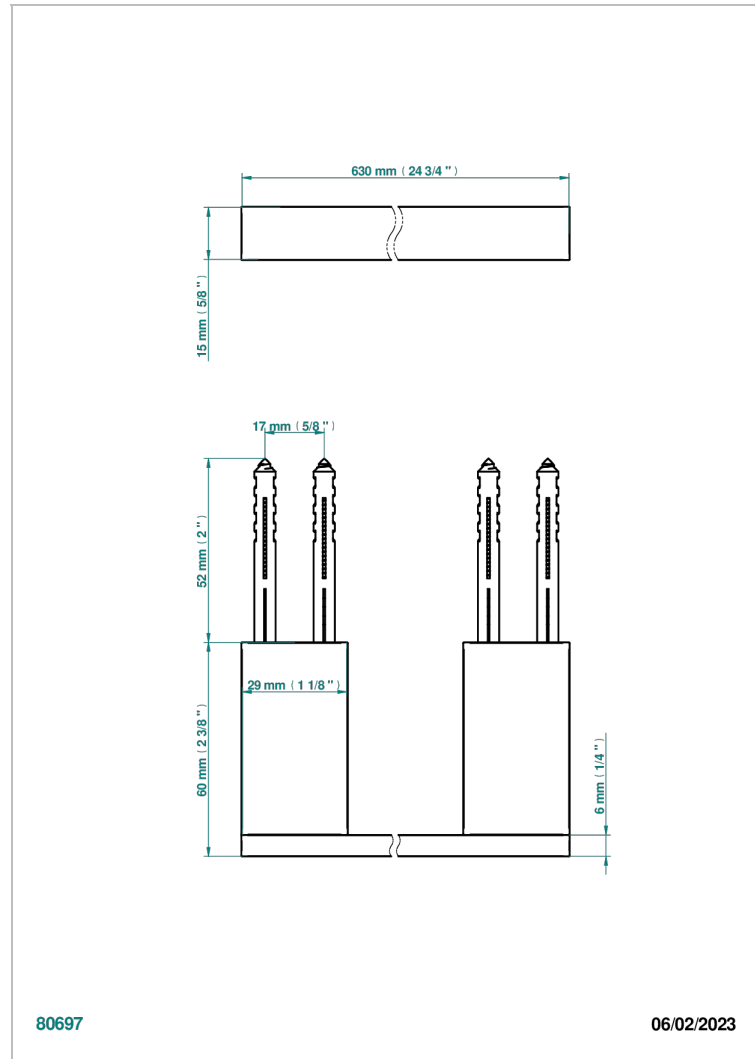

# SOHO 2023

G7K-514/60

Single towel rail, fixed rail, length: 600 mm

## CHARACTERISTIC

- Soho 2023
- Single towel rail, fixed rail, length: 600 mm