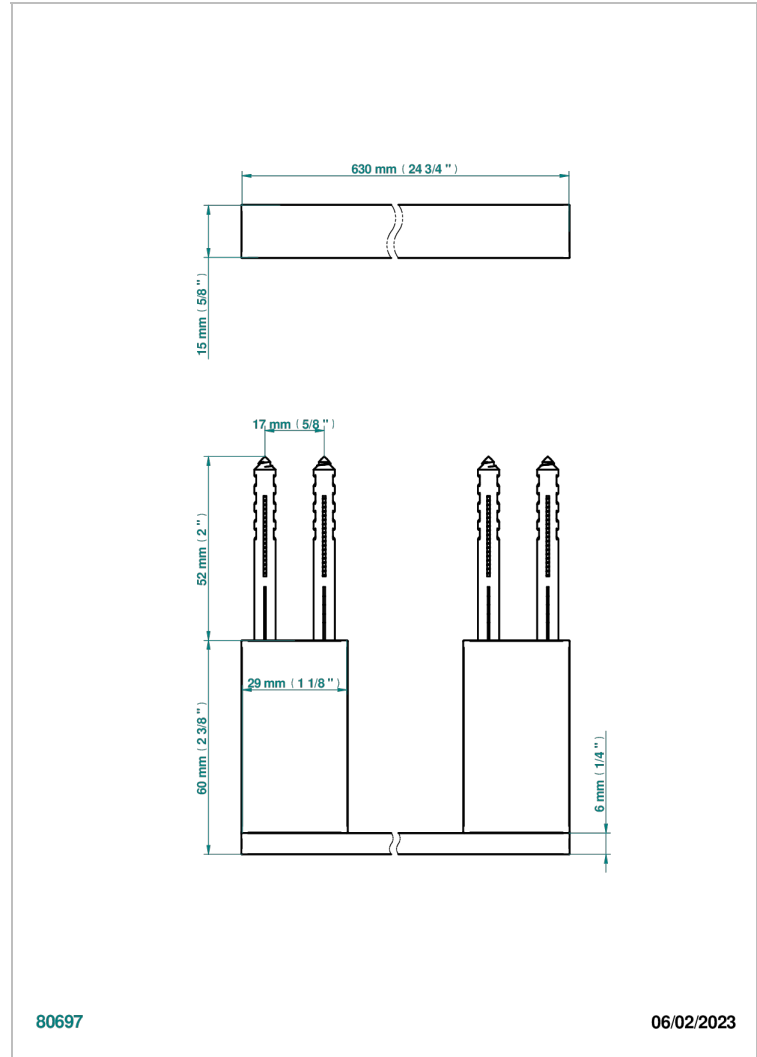

SOHO 2023

G7K-514/60

Single towel rail, fixed rail, length: 600 mm

CHARACTERISTIC

- Soho 2023
- Single towel rail, fixed rail, length: 600 mm

AVAILABLE FINITIONS

Blush PVD - H62
Brass color PVD - H49
Brown bronze color PVD - F33
Gold color PVD - H52
Graphite PVD - H64
Matt Umber PVD - H67