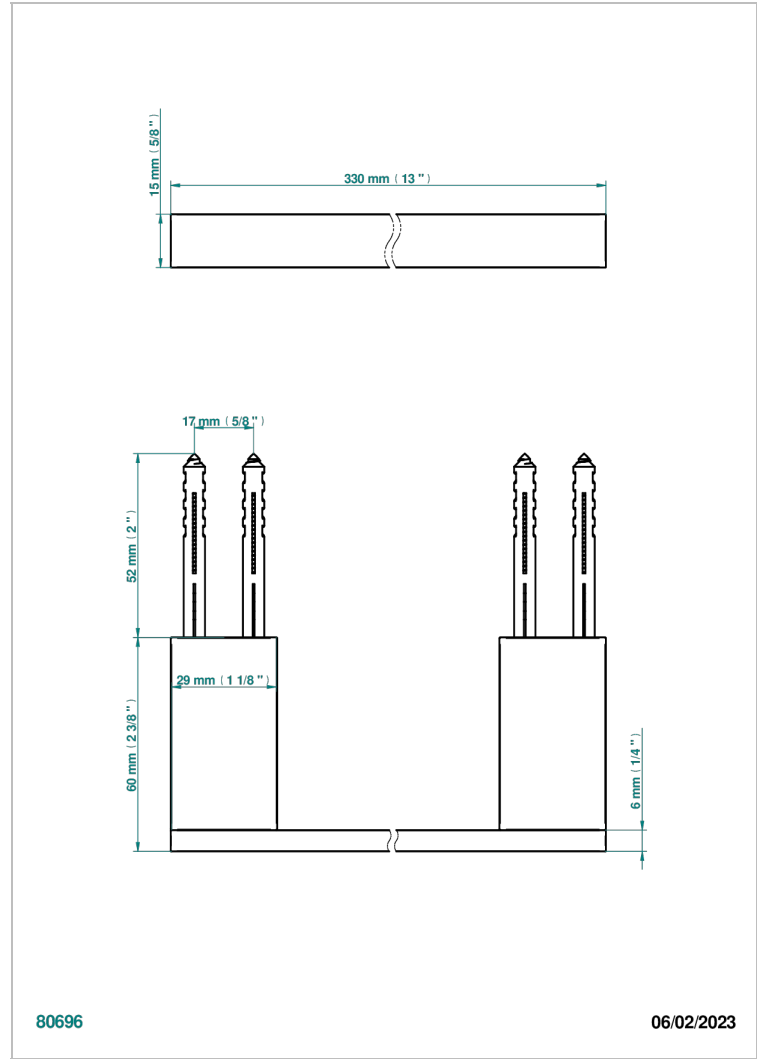

SOHO 2023

G7K-514/30

Towel bar, 12" long

CHARACTERISTIC

- Soho 2023
- Towel bar, 12" long

AVAILABLE FINITIONS

Blush PVD - H62
Brass color PVD - H49
Brown bronze color PVD - F33
Chrome polished - A02
Gold color PVD - H52
Gold mat - F07