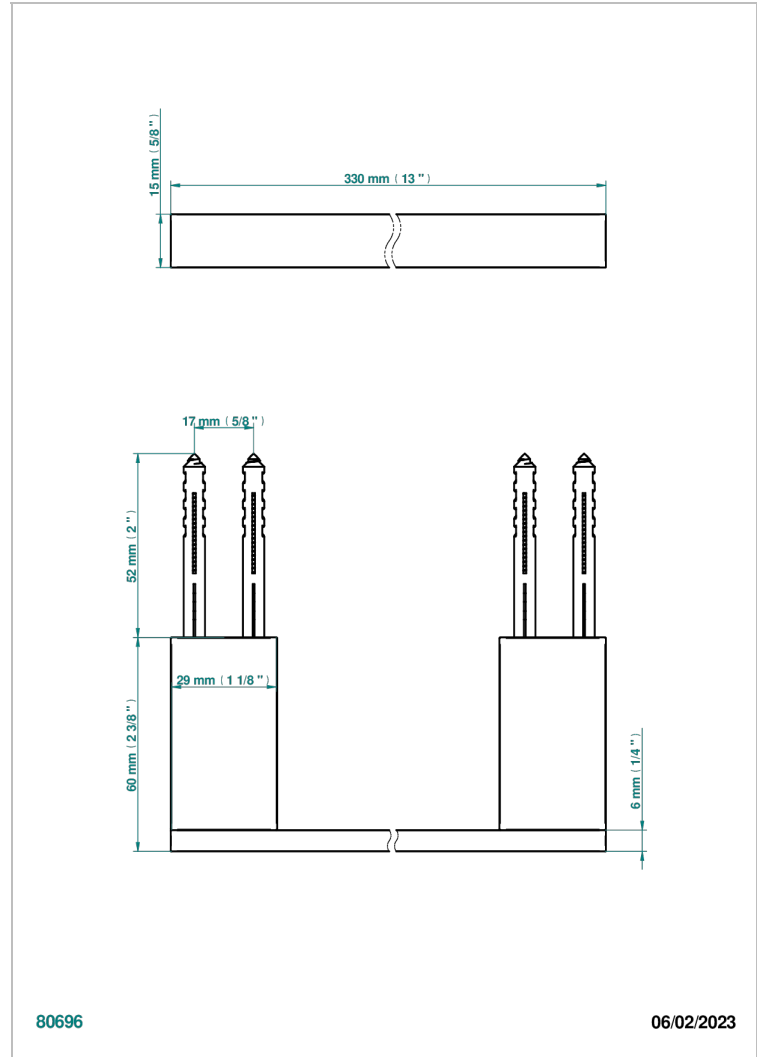

SOHO 2023

G7K-514/30

Towel bar, 12" long

CHARACTERISTIC

- Soho 2023
- Towel bar, 12" long

AVAILABLE FINITIONS

Blush PVD - H62
Brass color PVD - H49
Brown bronze color PVD - F33
Gold color PVD - H52
Graphite PVD - H64
Matt Umber PVD - H67