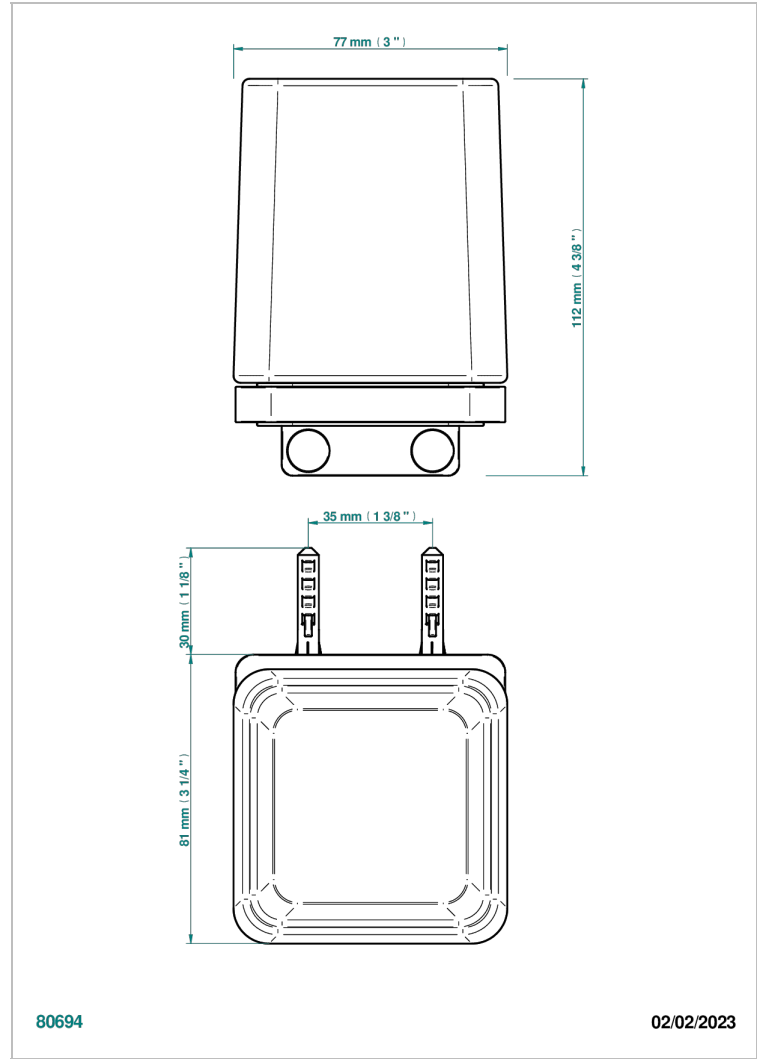

SOHO 2023

G7K-536

Tumbler holder, wall mounted

CHARACTERISTIC

- Soho 2023
- Tumbler holder, wall mounted

AVAILABLE FINITIONS

Blush PVD - H62
Brass color PVD - H49
Brown bronze color PVD - F33
Chrome polished - A02
Gold color PVD - H52
Gold mat - F07