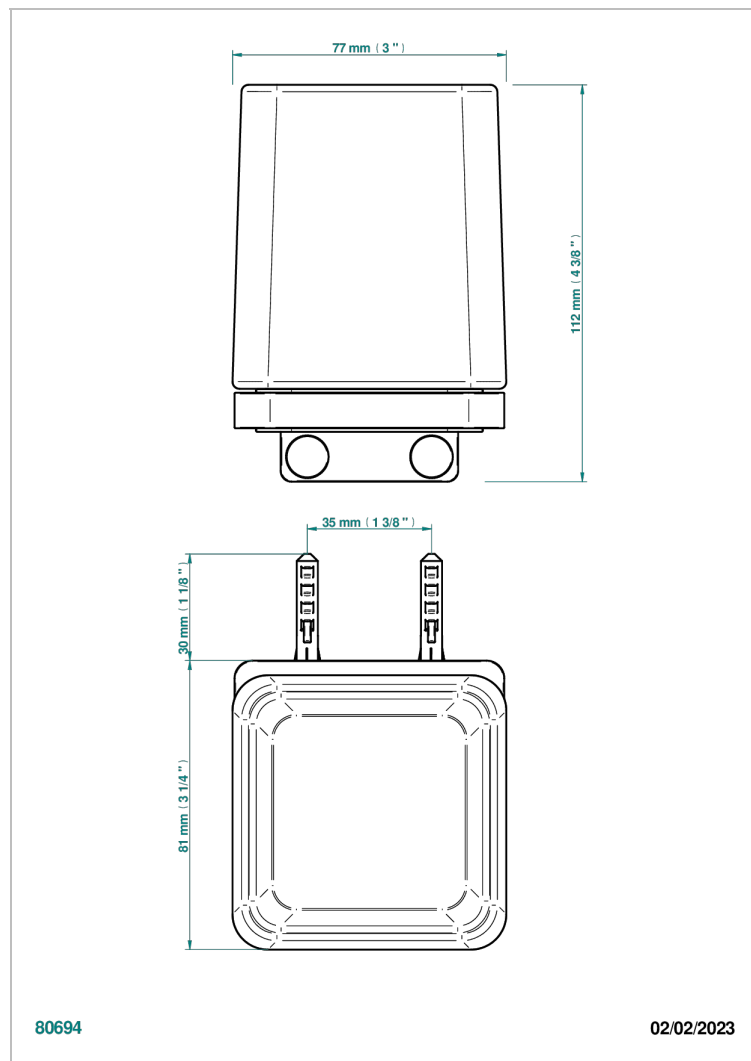

SOHO 2023

G7K-536

Wall mounted glass tumbler and holder

80694

02/02/2023

CHARACTERISTIC

- Soho 2023
- Wall mounted glass tumbler and holder

AVAILABLE FINITIONS