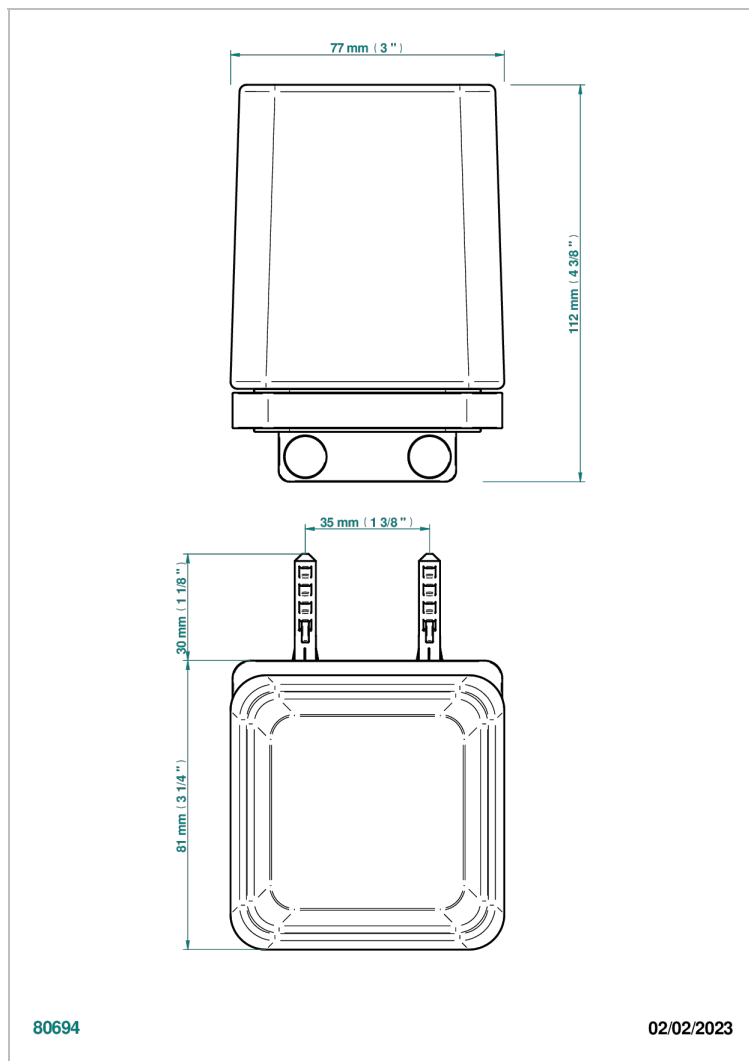

# SOHO 2023

G7K-536

Wall mounted glass tumbler and holder

## CHARACTERISTIC

- Soho 2023
- Wall mounted glass tumbler and holder