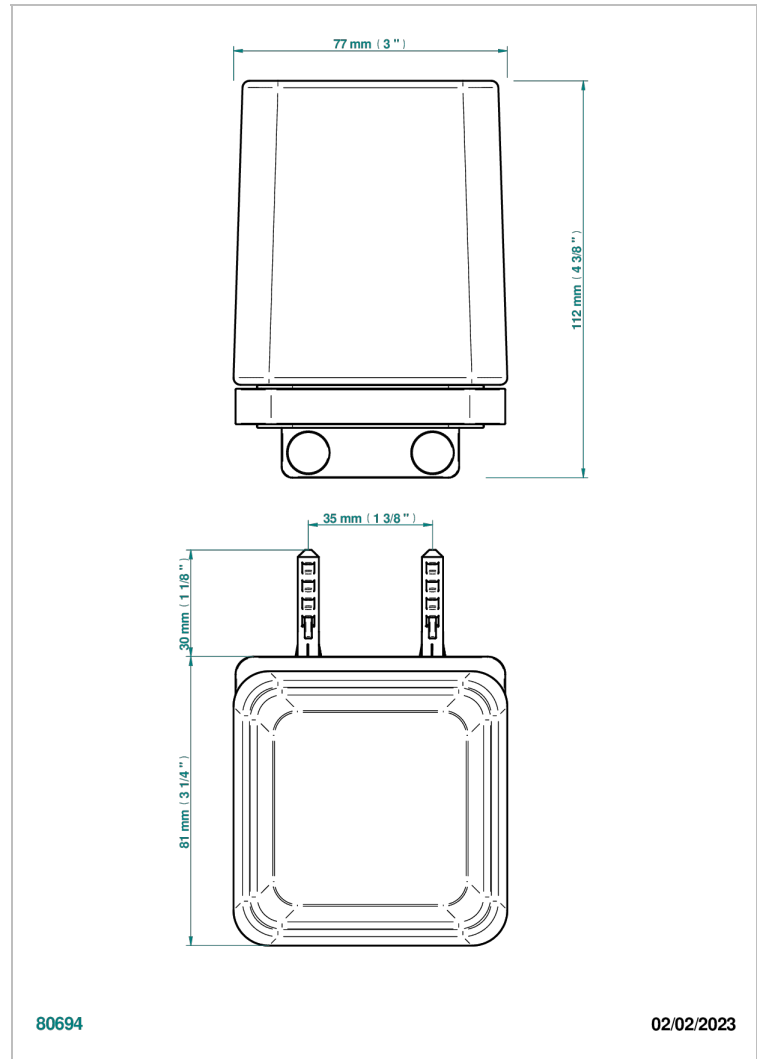

# SOHO 2023

G7K-536

Wall mounted glass tumbler and holder

## CHARACTERISTIC

- Soho 2023
- Wall mounted glass tumbler and holder