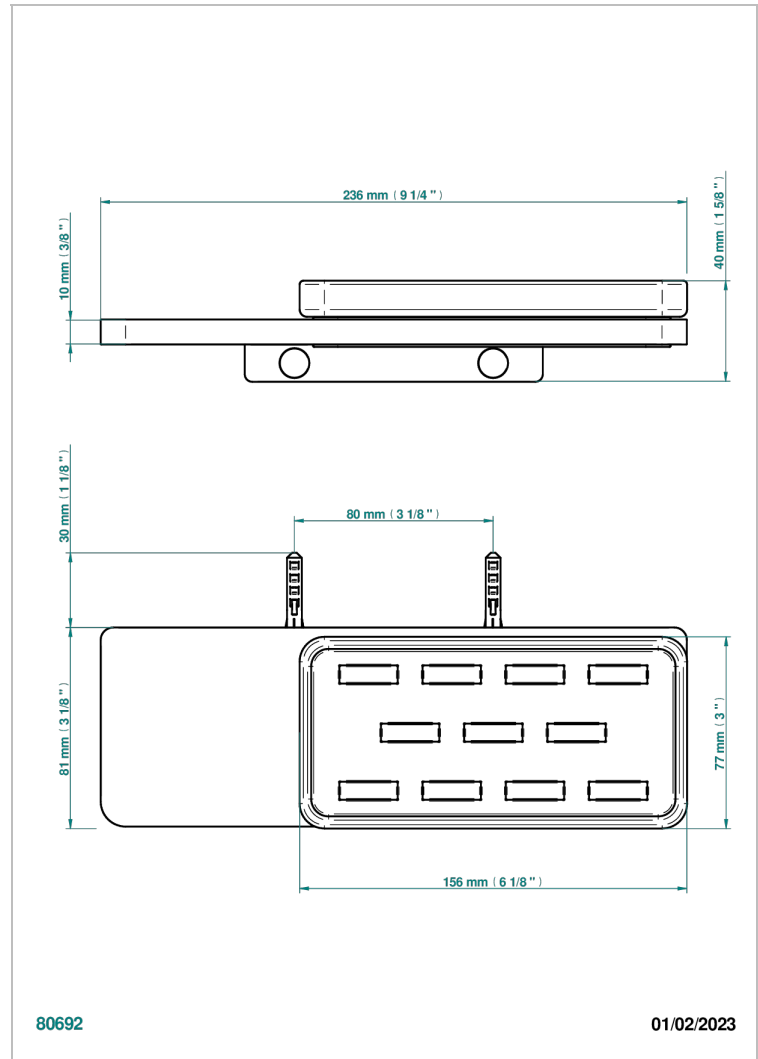

SOHO 2023

G7K-500TAB

Wall-mounted shelf with glass soap dish

CHARACTERISTIC

- Soho 2023
- Wall-mounted shelf with glass soap dish

AVAILABLE FINITIONS

Blush PVD - H62
Brass color PVD - H49
Brown bronze color PVD - F33
Chrome polished - A02
Gold color PVD - H52
Gold mat - F07