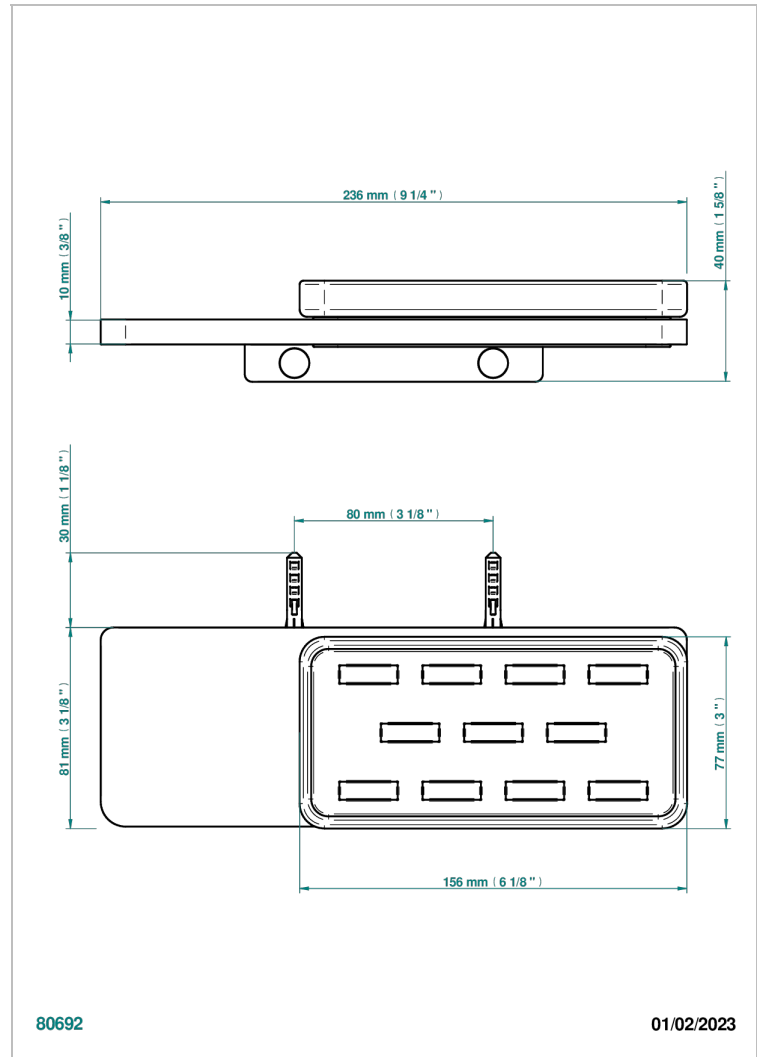

# SOHO 2023

G7K-500TAB

Wall-mounted shelf with glass soap dish

## CHARACTERISTIC

- Soho 2023
- Wall-mounted shelf with glass soap dish