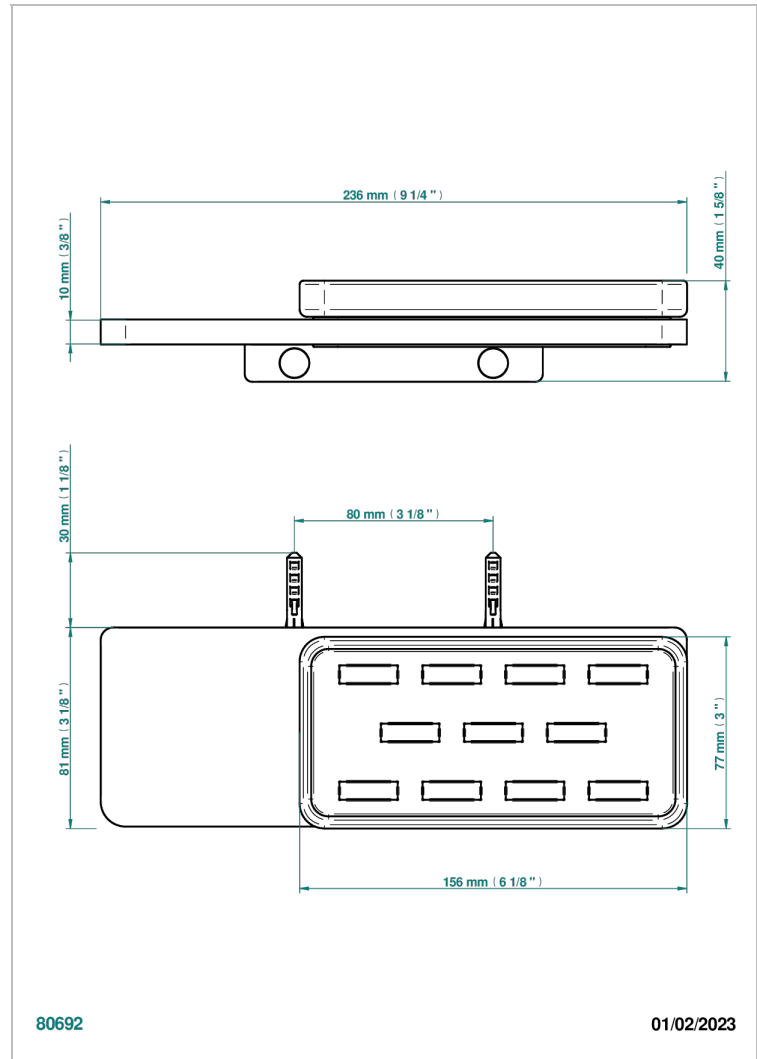

SOHO 2023

G7K-500TAB

Wall-mounted shelf with glass soap dish

80692

01/02/2023

CHARACTERISTIC

- Soho 2023
- Wall-mounted shelf with glass soap dish

AVAILABLE FINITIONS