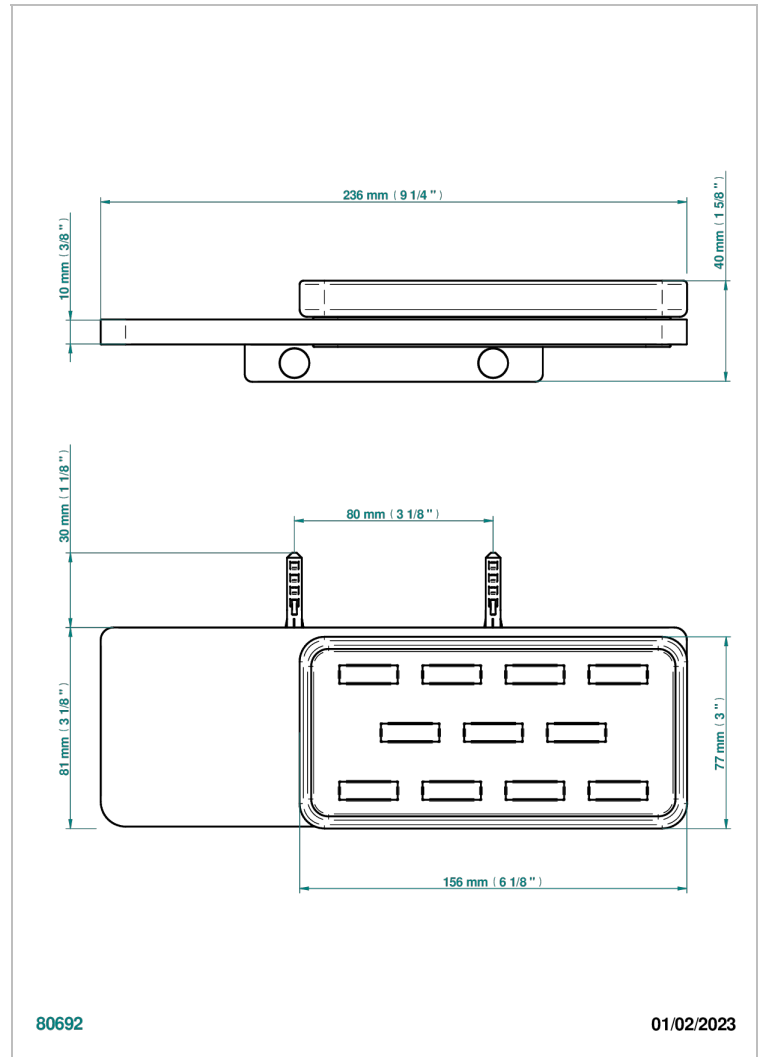

SOHO 2023

G7K-500TAB

Wall-mounted shelf with glass soap dish

THG[®]
PARIS

ХАРАКТЕРИСТИКИ

- Soho 2023
- Wall-mounted shelf with glass soap dish

ДОСТУПНЫЕ ВАРИАНТЫ ПОКРЫТИЙ

Blush PVD - H62
Graphite PVD - H64
Matt Umber PVD - H67
Matt blush PVD - H60
Matt graphite PVD - H65
Umber PVD - H66