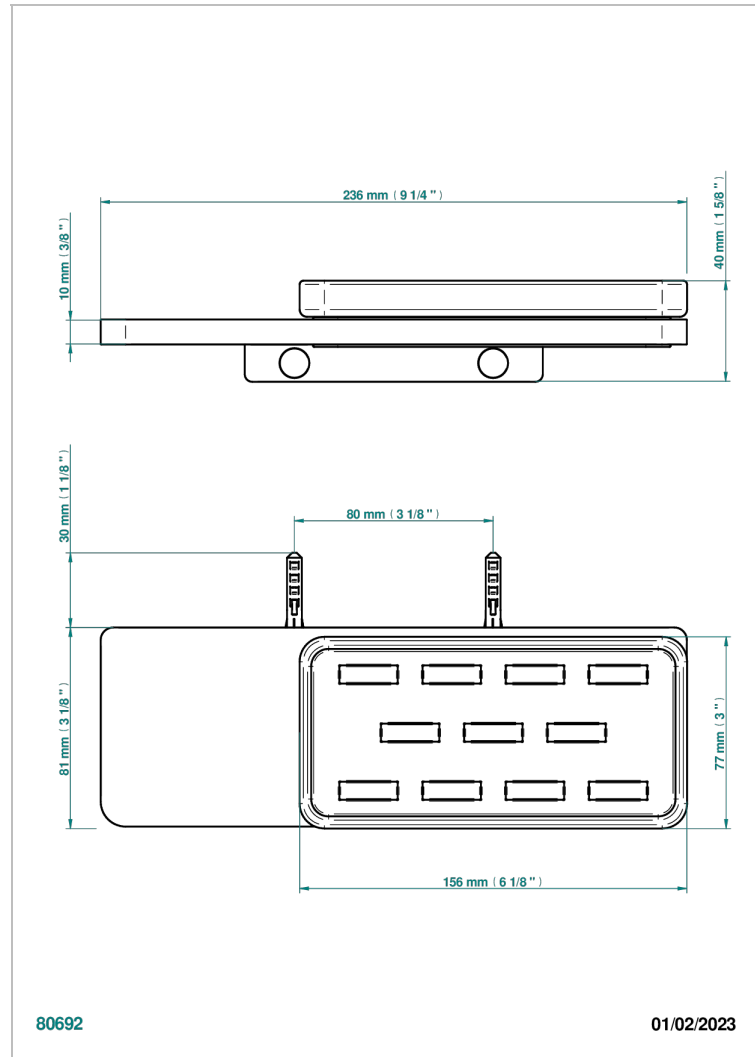

SOHO 2023

G7K-500TAB

Wall-mounted shelf with glass soap dish

CHARACTERISTIC

- Soho 2023
- Wall-mounted shelf with glass soap dish

AVAILABLE FINITIONS

Blush PVD - H62
Brass color PVD - H49
Brown bronze color PVD - F33
Gold color PVD - H52
Graphite PVD - H64
Matt Umber PVD - H67