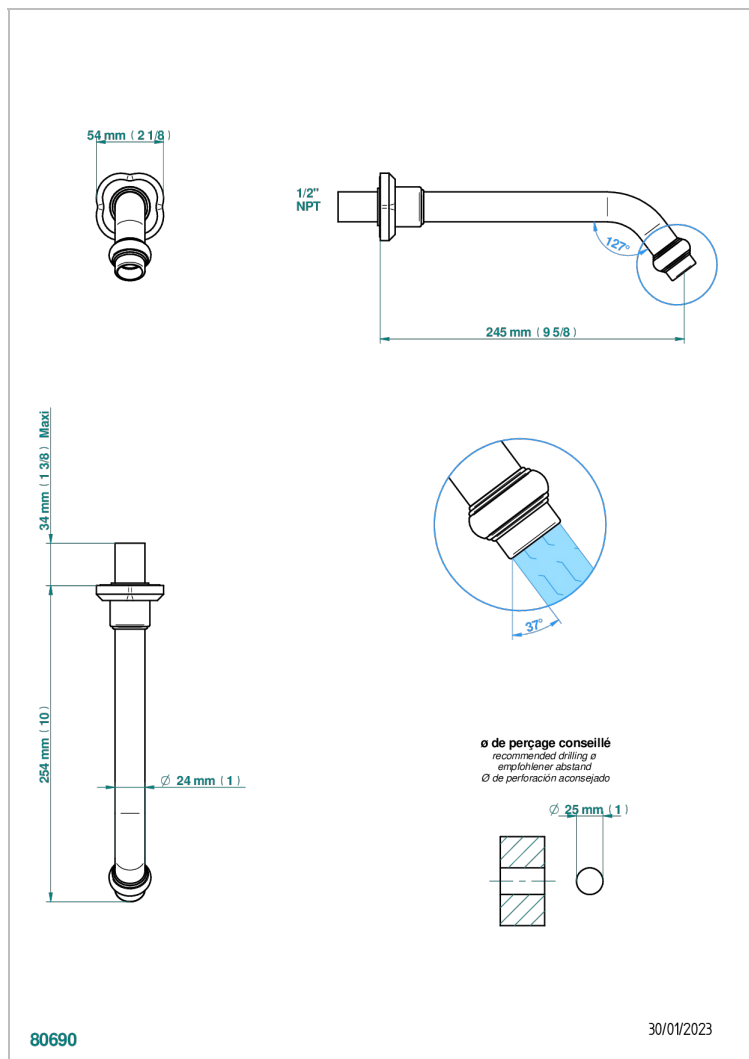

CAMELIA CLEAR CRYSTAL

U5L-22SGAB/US

Wall mounted basin spout, 1/2" connexion , without T junction

THG[®]
PARIS

CHARACTERISTIC

- Camélia Clear crystal
- Wall mounted basin spout, 1/2" connexion , without T junction

RELATED SKU'S

- Ref. G00-309S/US Trap only for waste
- Ref. G00-316/US Us click waste
- Ref. G00-309/BUS Basin waste alone for basin without overflow - US model

AVAILABLE FINITIONS

Black ceram - D30
Blush PVD - H62
Brass color PVD - H49
Brown bronze color PVD - F33
Chrome polished - A02
Gold color PVD - H52

Nickel antique / Sovereign - H28
Nickel color PVD - H55
Nickel polished - B01
Soft matt gold - F31
Umber PVD - H66