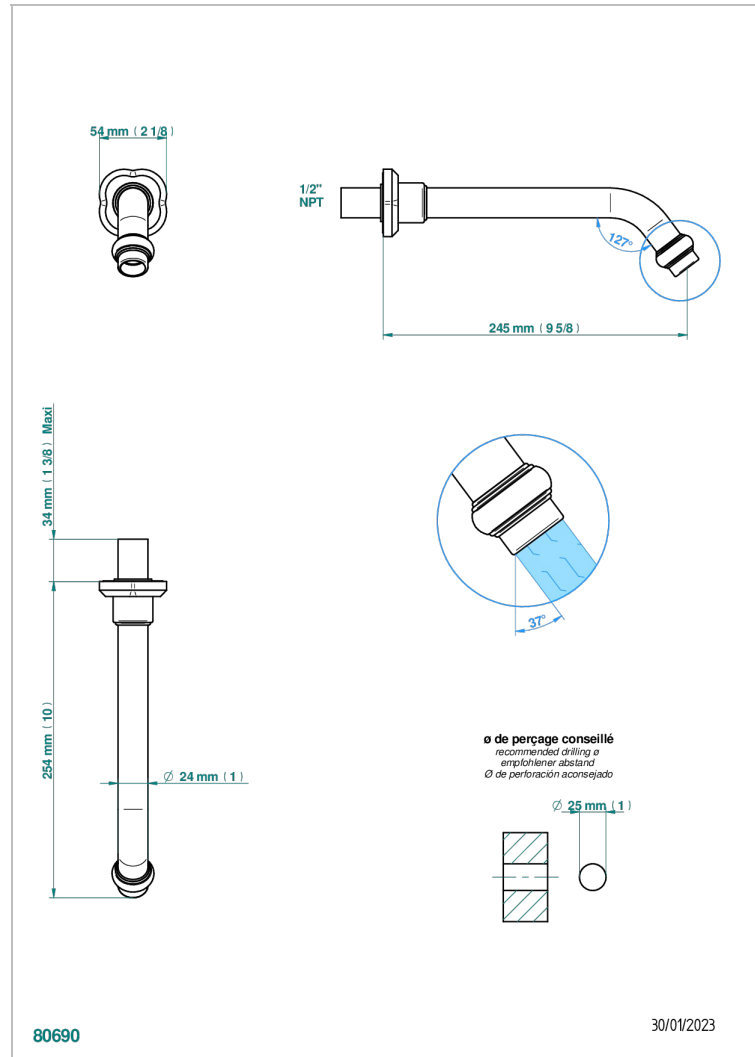

CAMELIA BLACK CRYSTAL

U5K-22SGAB/US

Wall mounted basin spout, 1/2" connexion , without T junction

THG[®]
PARIS

CHARACTERISTIC

- Camélia Black crystal
- Wall mounted basin spout, 1/2" connexion , without T junction

RELATED SKU'S

- Ref. G00-309S/US Trap only for waste
- Ref. G00-316/US Us click waste
- Ref. G00-309/BUS Basin waste alone for basin without overflow - US model

AVAILABLE FINITIONS

Black ceram - D30
Blush PVD - H62
Brass color PVD - H49
Brown bronze color PVD - F33
Chrome polished - A02
Gold color PVD - H52

Nickel antique / Sovereign - H28
Nickel color PVD - H55
Nickel polished - B01
Soft matt gold - F31
Umber PVD - H66