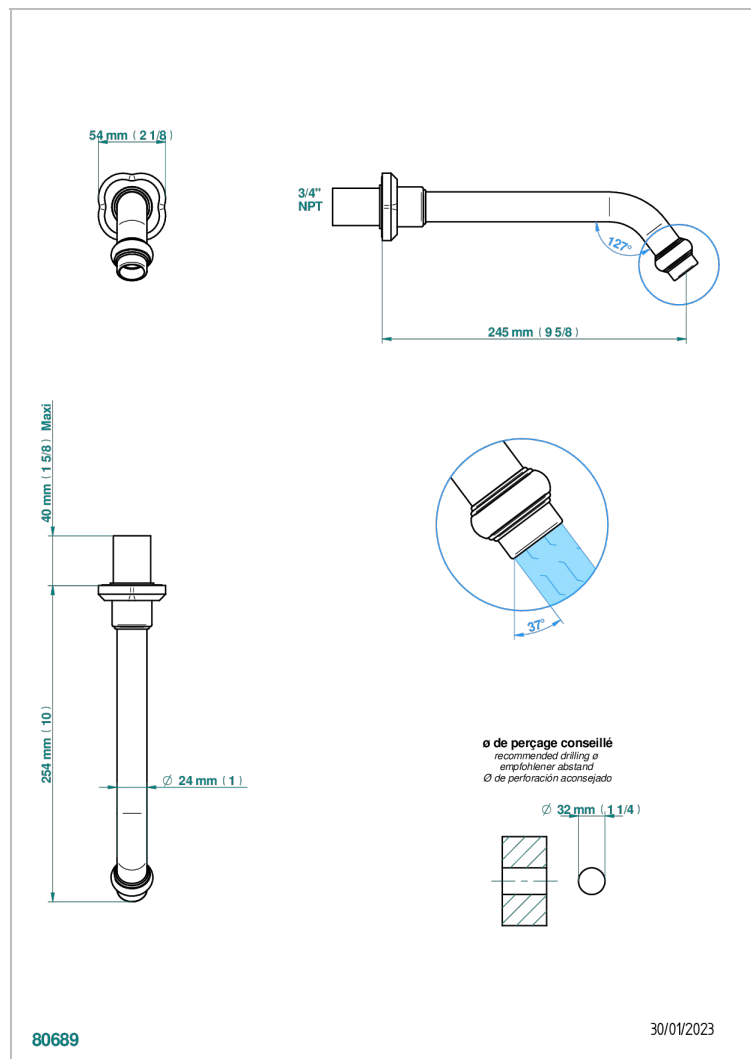

CAMELIA CLEAR CRYSTAL

U5L-22SG/US

Wall mounted tub spout

THG
PARIS

CHARACTERISTIC

- ASME : ASME A112.18.1-2011/CSA B125.1-11

STANDARDS

AVAILABLE FINITIONS