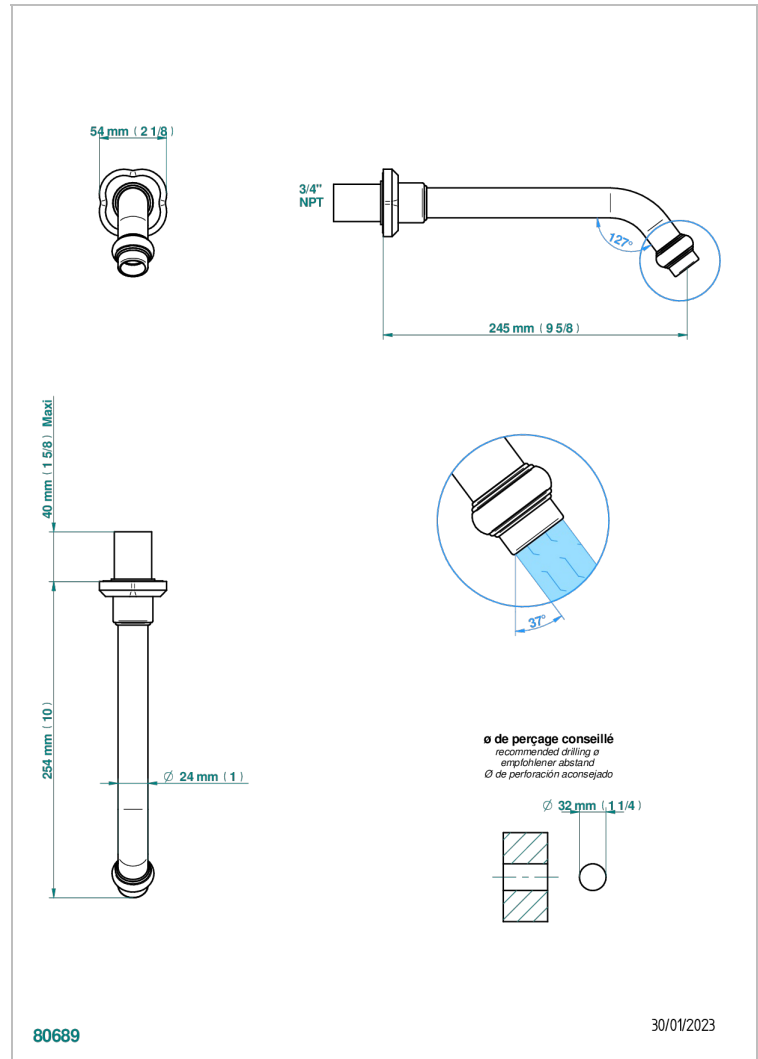

# CAMELIA BLACK CRYSTAL

U5K-22SG/US

Wall mounted tub spout

THG  
PARIS