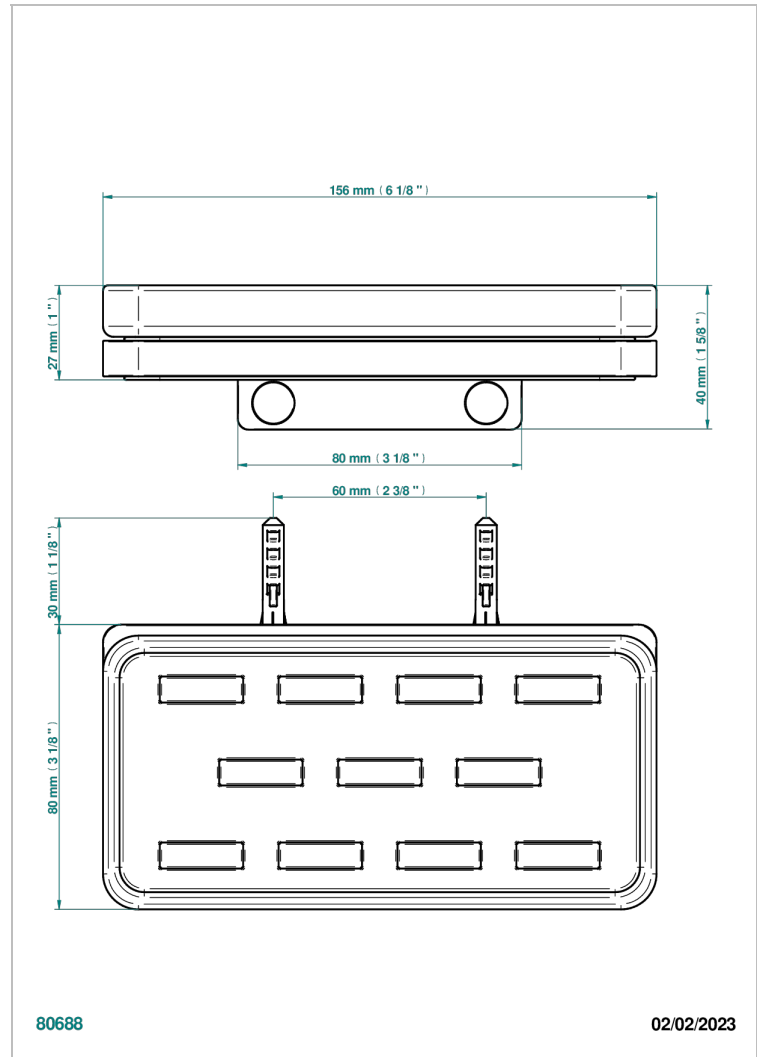

SOHO 2023

G7K-500

Glass soap dish, wall mounted

CHARACTERISTIC

- Soho 2023
- Glass soap dish, wall mounted

AVAILABLE FINITIONS

Blush PVD - H62
Brass color PVD - H49
Brown bronze color PVD - F33
Chrome polished - A02
Gold color PVD - H52
Gold mat - F07