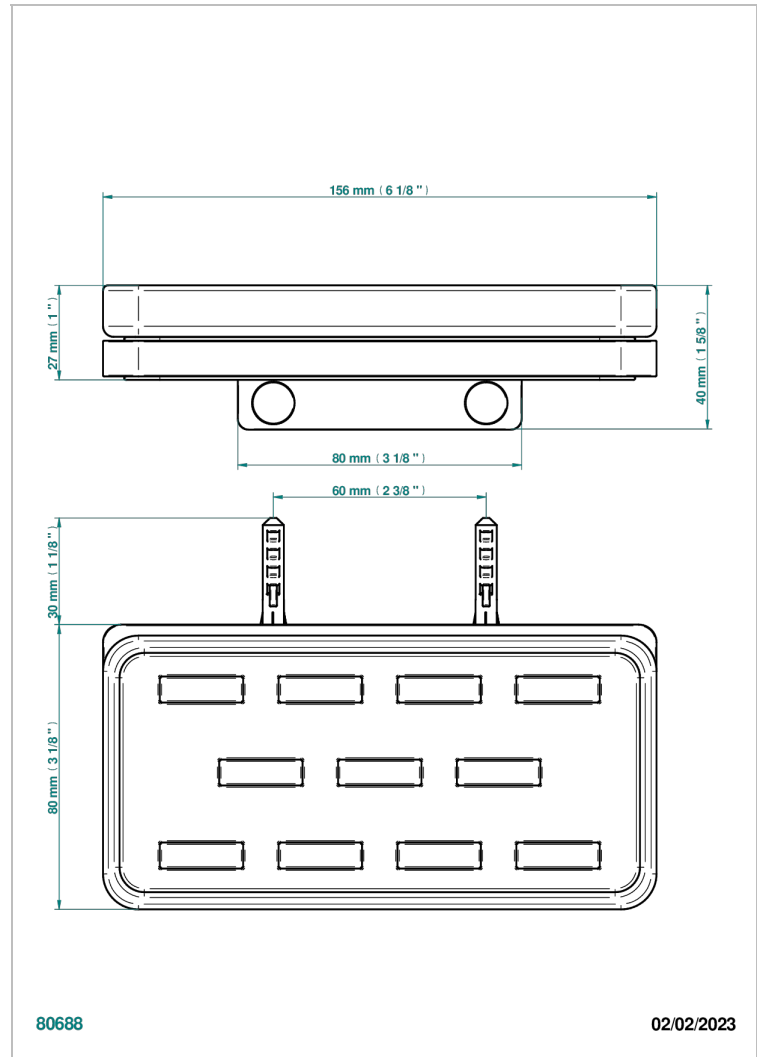

SOHO 2023

G7K-500

Wall mounted glass soap dish

CHARACTERISTIC

- Soho 2023
- Wall mounted glass soap dish

AVAILABLE FINITIONS

Blush PVD - H62
Brass color PVD - H49
Brown bronze color PVD - F33
Gold color PVD - H52
Graphite PVD - H64
Matt Umber PVD - H67