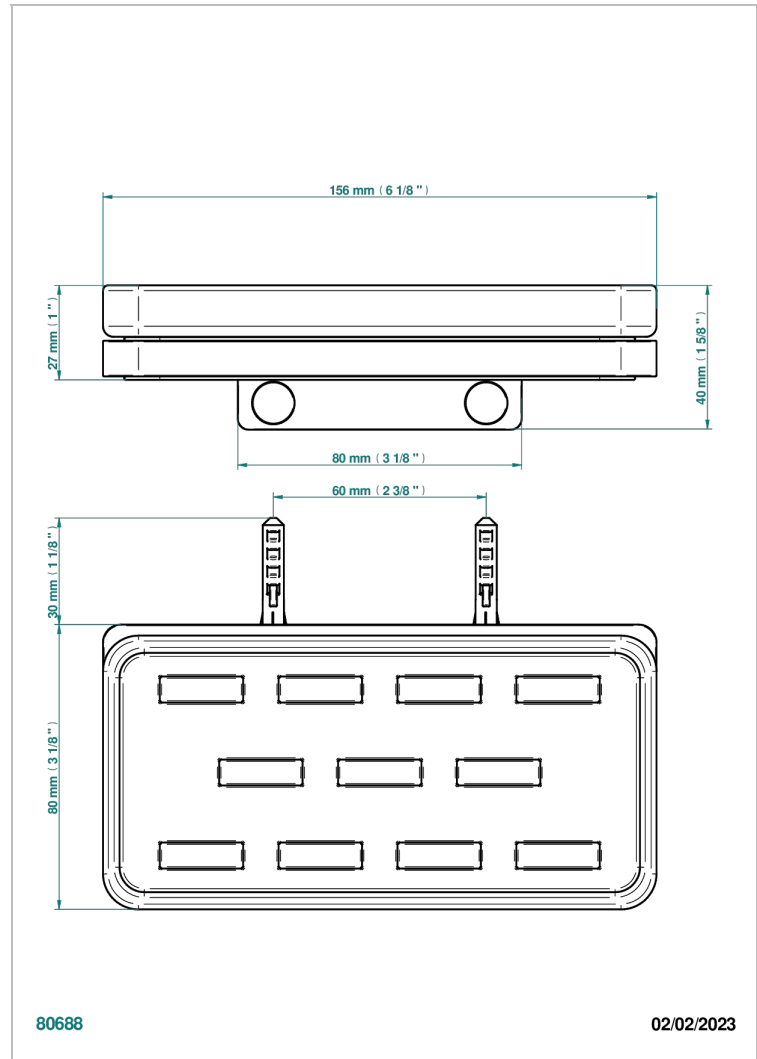

SOHO 2023

G7K-500

Wall mounted glass soap dish

CHARACTERISTIC

- Soho 2023
- Wall mounted glass soap dish

AVAILABLE FINITIONS

Blush PVD - H62
Brass color PVD - H49
Brown bronze color PVD - F33
Gold color PVD - H52
Graphite PVD - H64
Matt Umber PVD - H67