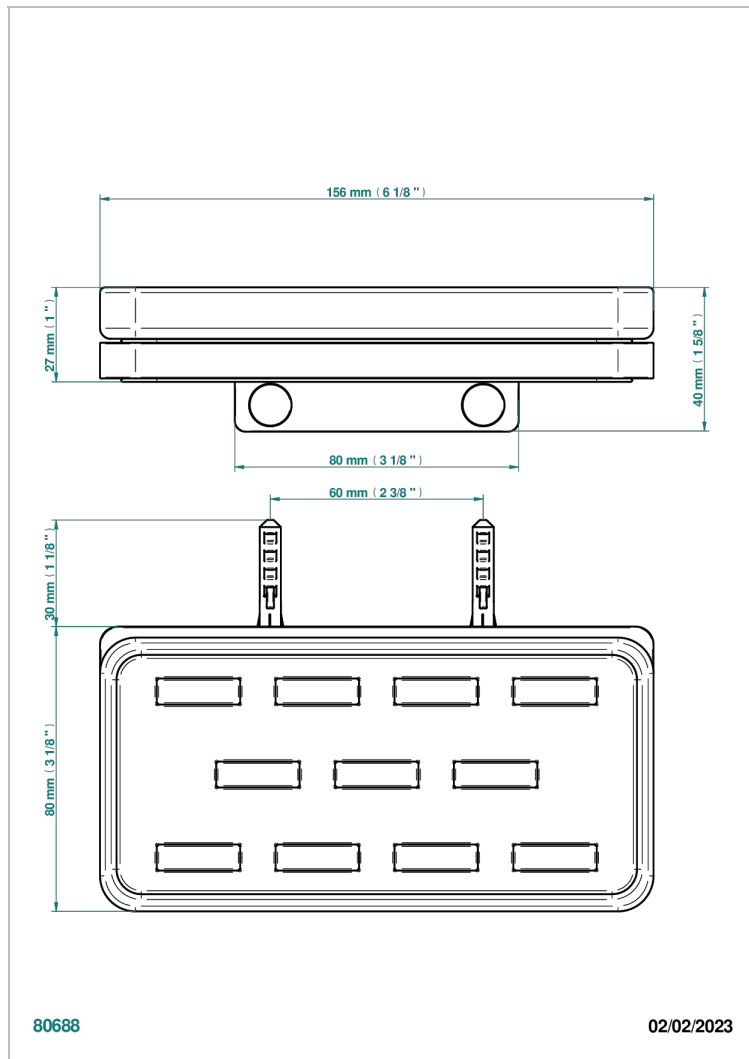

# SOHO 2023

G7K-500

Wall mounted glass soap dish

## CHARACTERISTIC

- Soho 2023
- Wall mounted glass soap dish