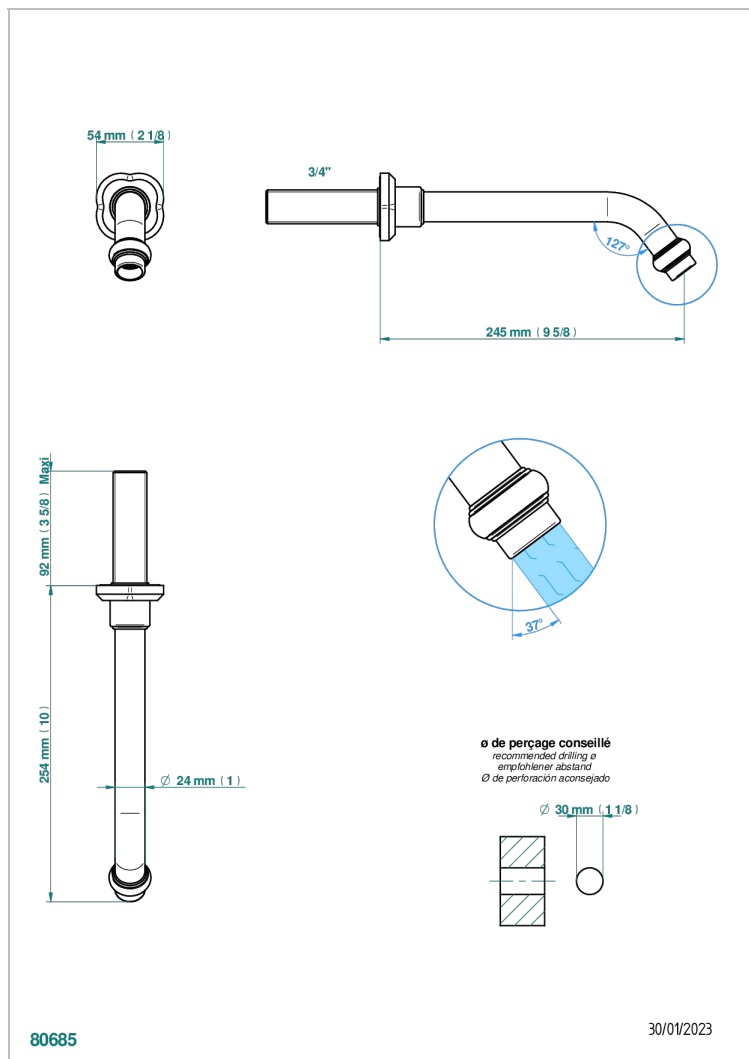

CAMELIA CLEAR CRYSTAL

U5L-42SGB/W

Bath spout, wall mounted - WRAS approved

THG[®]
PARIS

CHARACTERISTIC

- Camélia Clear crystal
- Bath spout, wall mounted - WRAS approved

AVAILABLE FINITIONS

Antique nickel - H28
Black ceram - D30
Blush PVD - H62
Brass color PVD - H49
Brown bronze color PVD - F33
Gold color PVD - H52